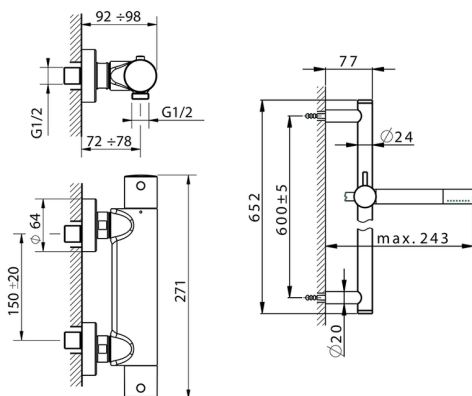

Thermostatic shower mixer with sliding bar SLIM_SMS01010

MODEL **SMS01010**

Thermostatic shower mixer with sliding bar, 60 cm slide rail kit with sliding bracket, Brass minimalistic one spray handshower, 150 cm SUPREME smooth flexible hose

AVAILABLE FINISHINGS

-  **21** 21 Chrome
-  **2B** 2B Polished Nickel
-  **40** 40 Matt Black
-  **4Q** 4Q Matt White

CHARACTERISTICS

Cartridge Spare Parts **24.04A.PP**
8x20 Plus P Thermostatic Valve

Thermostatic