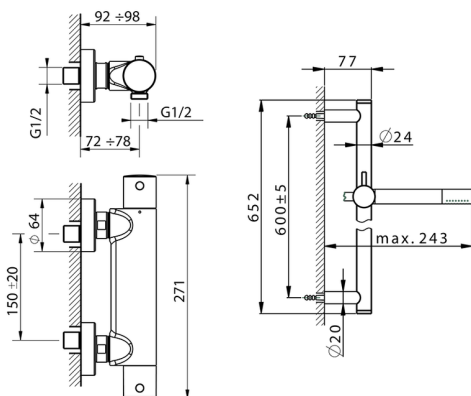

Thermostatic shower mixer with sliding bar SLIM_SMS01010

MODEL **SMS01010**

Thermostatic shower mixer with sliding bar, 60 cm slide rail kit with sliding bracket, Brass minimalistic one spray handshower, 150 cm SUPREME smooth flexible hose

AVAILABLE FINISHINGS

-  **21** 21 Chrome
-  **2B** 2B Polished Nickel
-  **40** 40 Matt Black
-  **4Q** 4Q Matt White

CHARACTERISTICS

Cartridge Spare Parts **24.04A.PP**
8x20 Plus P Thermostatic Valve

Thermostatic