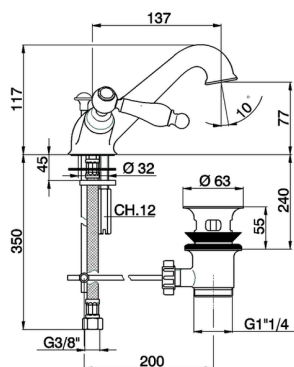

AVAILABLE FINISHINGS

- **21** 21 Chrome
- **24** 24 Gold
- **26** 26 Old Copper
- **27** 27 Old Bronze
- **2A** 2A Satin Brushed Nickel
- **74** 74 Chrome/Gold