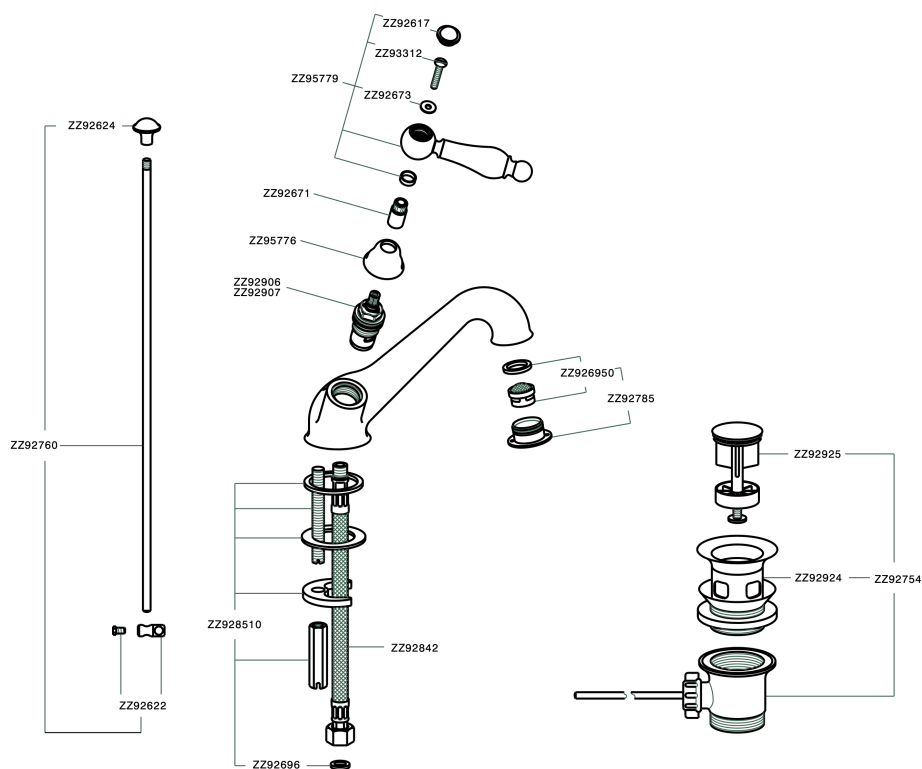

Washbasin mixer ARCANA TOSCANA_TS000510

TS000510

<https://en.cisal.it/washbasin-mixer-arcana-toscana-ts000510>

2026-06-13