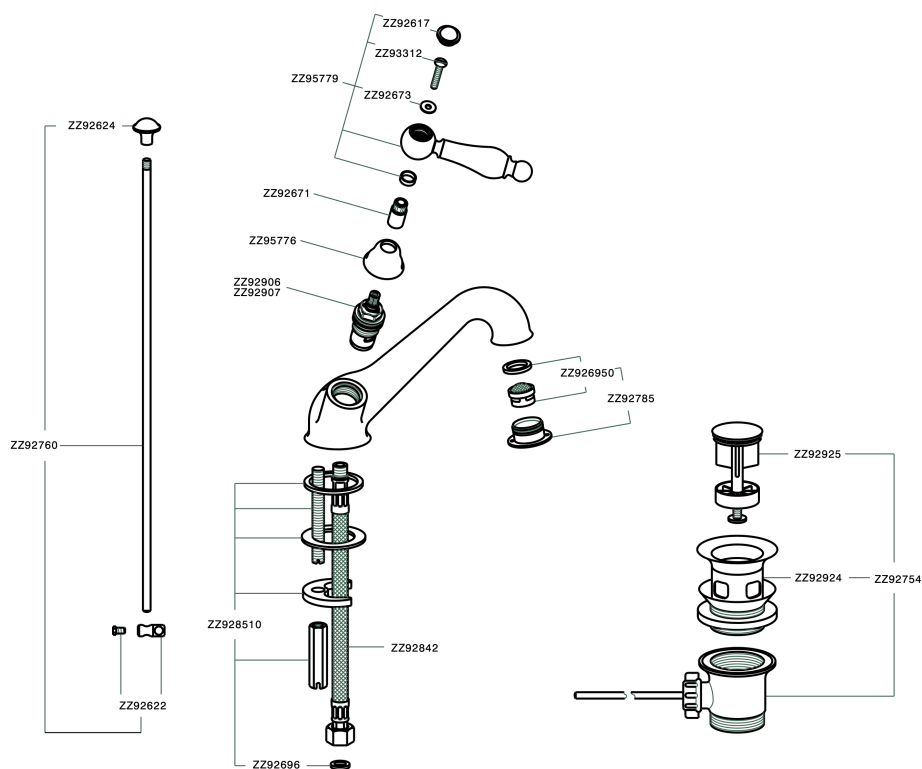

## Washbasin mixer ARCANA TOSCANA\_TS000510

MODEL **TS000510**

Washbasin mixer, with automatic 1"1/4 automatic pop-up waste, G.3/8" stainless steel flexible hoses

### AVAILABLE FINISHINGS

-  **21** 21 Chrome
-  **24** 24 Gold
-  **26** 26 Old Copper
-  **27** 27 Old Bronze
-  **2A** 2A Satin Brushed Nickel
-  **74** 74 Chrome/Gold

### CHARACTERISTICS

## Washbasin mixer ARCANA TOSCANA\_TS000510

TS000510

<https://en.cisal.it/washbasin-mixer-arcana-toscana-ts000510>

2026-04-29