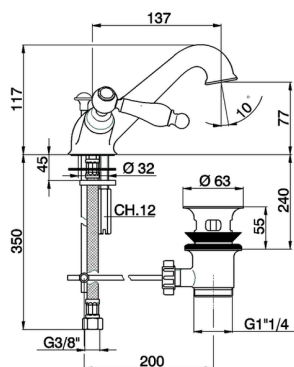

Washbasin mixer ARCANA TOSCANA_TS000510

MODEL **TS000510**

Washbasin mixer, with automatic 1"1/4 automatic pop-up waste, G.3/8" stainless steel flexible hoses

AVAILABLE FINISHINGS

-  **21** 21 Chrome
-  **24** 24 Gold
-  **26** 26 Old Copper
-  **27** 27 Old Bronze
-  **2A** 2A Satin Brushed Nickel
-  **74** 74 Chrome/Gold

CHARACTERISTICS

Washbasin mixer ARCANA TOSCANA_TS000510

TS000510

<https://en.cisal.it/washbasin-mixer-arcana-toscana-ts000510>

2026-04-09