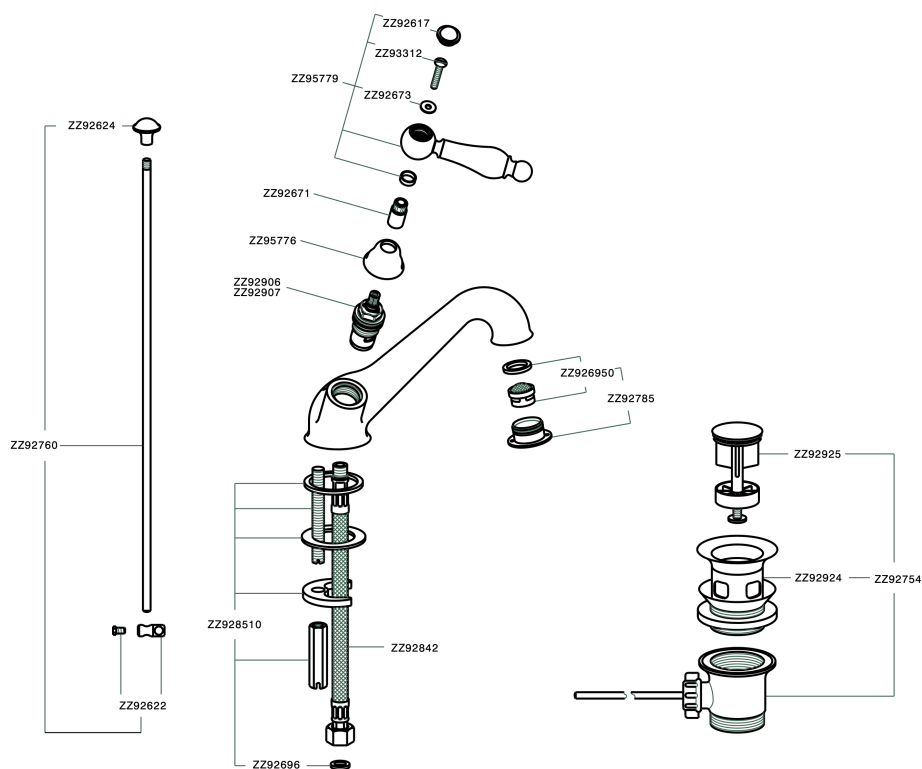

## Washbasin mixer ARCANA TOSCANA\_TS000510

MODEL **TS000510**

Washbasin mixer, with automatic 1"1/4 automatic pop-up waste, G.3/8" stainless steel flexible hoses

### AVAILABLE FINISHINGS

-  **21** 21 Chrome
-  **24** 24 Gold
-  **26** 26 Old Copper
-  **27** 27 Old Bronze
-  **2A** 2A Satin Brushed Nickel
-  **74** 74 Chrome/Gold

### CHARACTERISTICS

## Washbasin mixer ARCANA TOSCANA\_TS000510

TS000510

<https://en.cisal.it/washbasin-mixer-arcana-toscana-ts000510>

2026-06-13