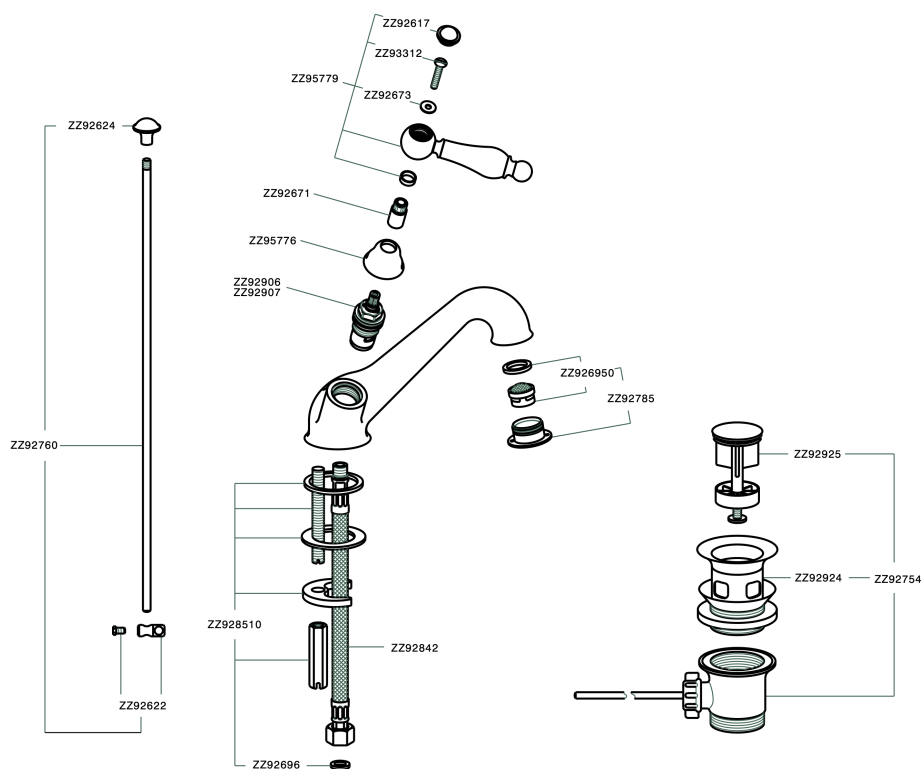

## Washbasin mixer ARCANA TOSCANA\_TS000510

TS000510

<https://en.cisal.it/washbasin-mixer-arcana-toscana-ts000510>

2026-06-13