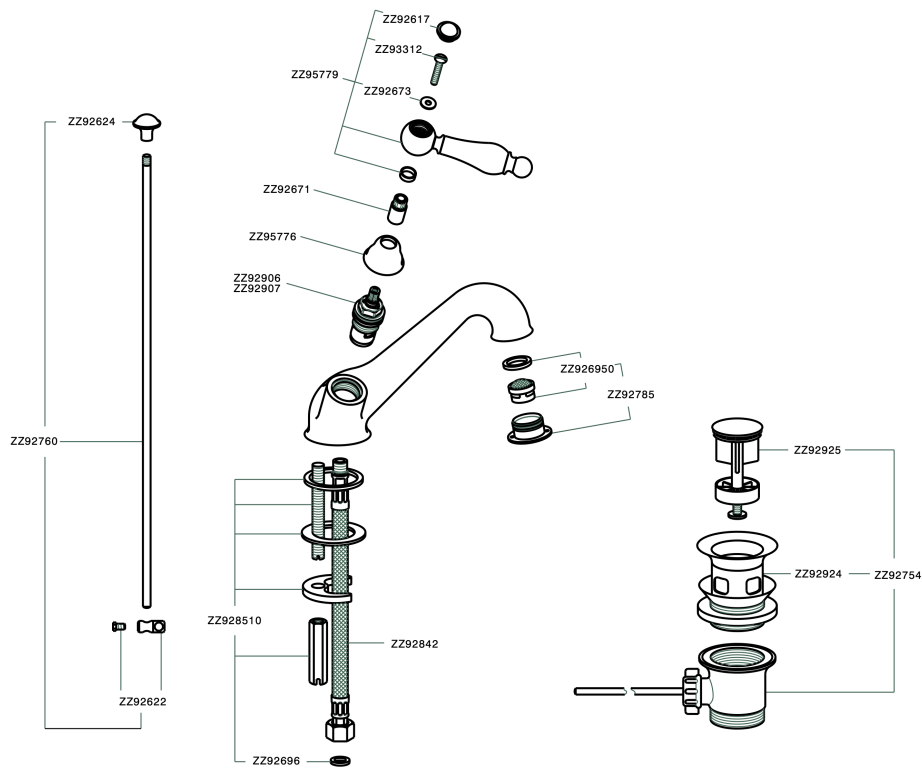

## Washbasin mixer ARCANA TOSCANA\_TS000510

TS000510

<https://en.cisal.it/washbasin-mixer-arcana-toscana-ts000510>

2026-04-08