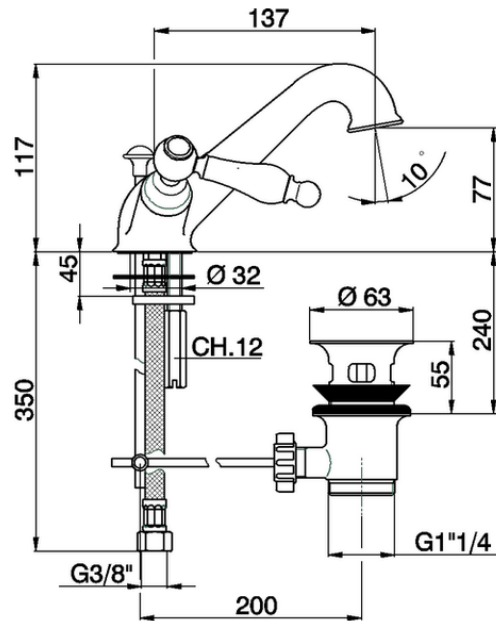

Washbasin mixer ARCANA TOSCANA_TS000510

TS000510

<https://en.cisal.it/washbasin-mixer-arcana-toscana-ts000510>

2026-04-08