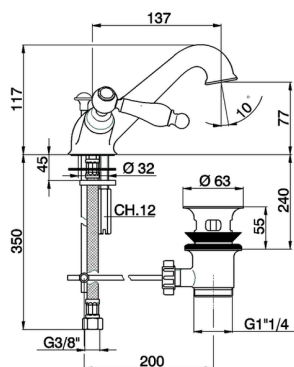

Washbasin mixer ARCANA TOSCANA_TS000510

MODEL **TS000510**

Washbasin mixer, with automatic 1"1/4 automatic pop-up waste, G.3/8" stainless steel flexible hoses

AVAILABLE FINISHINGS

-  **21** 21 Chrome
-  **24** 24 Gold
-  **26** 26 Old Copper
-  **27** 27 Old Bronze
-  **2A** 2A Satin Brushed Nickel
-  **74** 74 Chrome/Gold

CHARACTERISTICS

Washbasin mixer ARCANA TOSCANA_TS000510

TS000510

<https://en.cisal.it/washbasin-mixer-arcana-toscana-ts000510>

2026-04-10