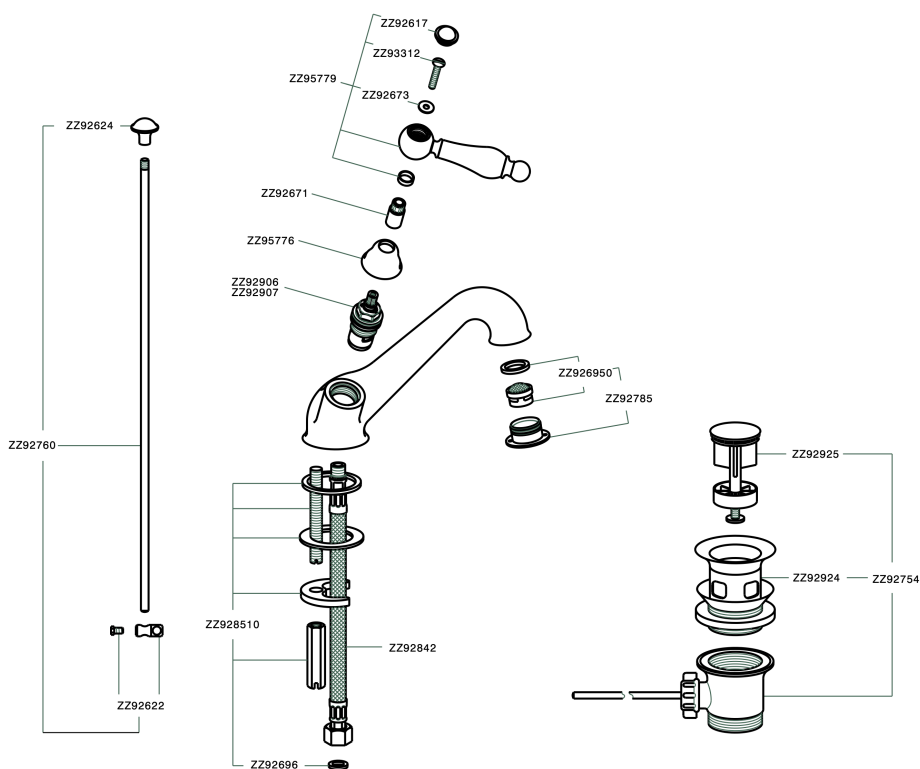

Washbasin mixer ARCANA TOSCANA_TS000510

MODEL **TS000510**

Washbasin mixer, with automatic 1"1/4 automatic pop-up waste, G.3/8" stainless steel flexible hoses

AVAILABLE FINISHINGS

-  **21** 21 Chrome
-  **24** 24 Gold
-  **26** 26 Old Copper
-  **27** 27 Old Bronze
-  **2A** 2A Satin Brushed Nickel
-  **74** 74 Chrome/Gold

CHARACTERISTICS

Washbasin mixer ARCANA TOSCANA_TS000510

TS000510

<https://en.cisal.it/washbasin-mixer-arcana-toscana-ts000510>

2026-04-10