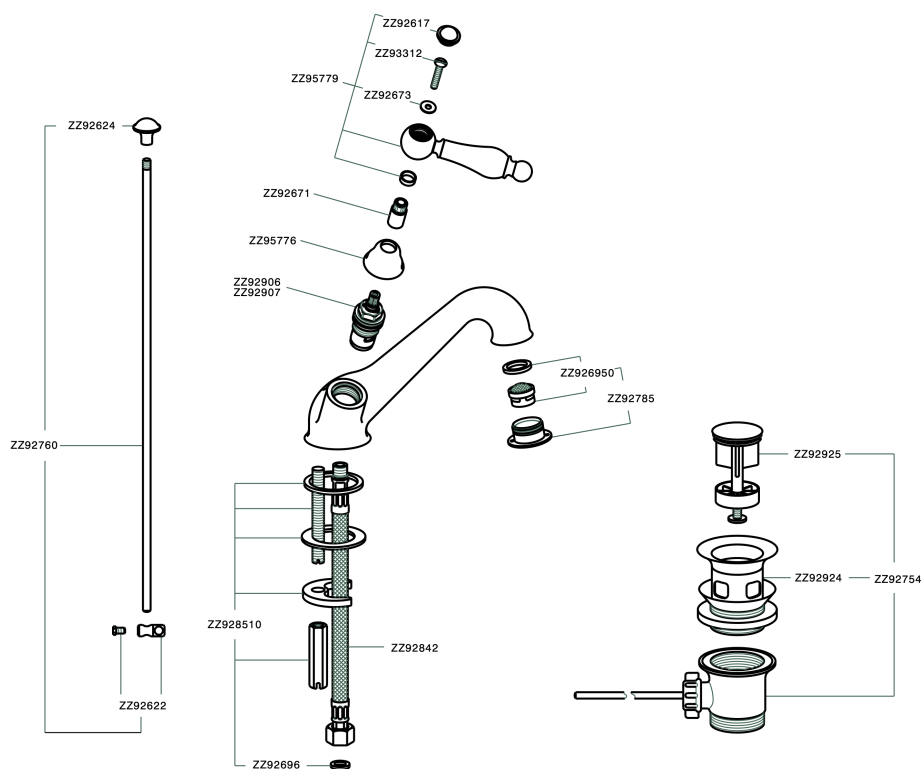

## Washbasin mixer ARCANA TOSCANA\_TS000510

TS000510

<https://en.cisal.it/washbasin-mixer-arcana-toscana-ts000510>

2026-04-30