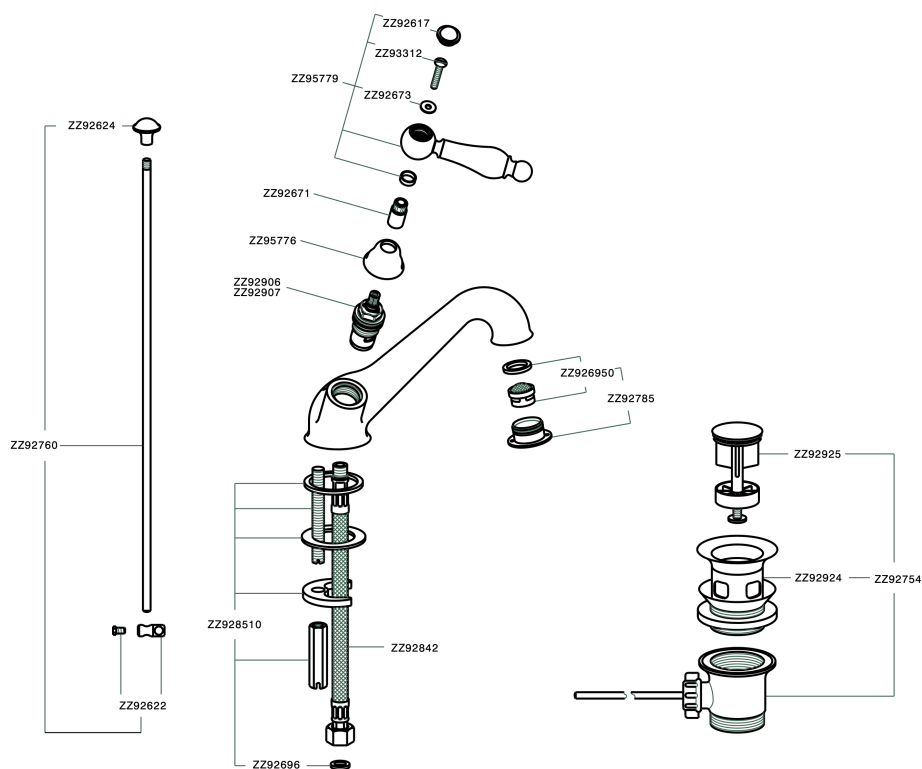

## Washbasin mixer ARCANA TOSCANA\_TS000510

MODEL **TS000510**

Washbasin mixer, with automatic 1"1/4 automatic pop-up waste, G.3/8" stainless steel flexible hoses

### AVAILABLE FINISHINGS

-  **21** 21 Chrome
-  **24** 24 Gold
-  **26** 26 Old Copper
-  **27** 27 Old Bronze
-  **2A** 2A Satin Brushed Nickel
-  **74** 74 Chrome/Gold

### CHARACTERISTICS

## Washbasin mixer ARCANA TOSCANA\_TS000510

TS000510

<https://en.cisal.it/washbasin-mixer-arcana-toscana-ts000510>

2026-04-30