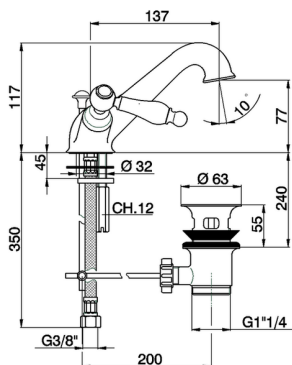

AVAILABLE FINISHINGS

- **21** 21 Chrome
- **24** 24 Gold
- **26** 26 Old Copper
- **27** 27 Old Bronze
- **2A** 2A Satin Brushed Nickel
- **74** 74 Chrome/Gold