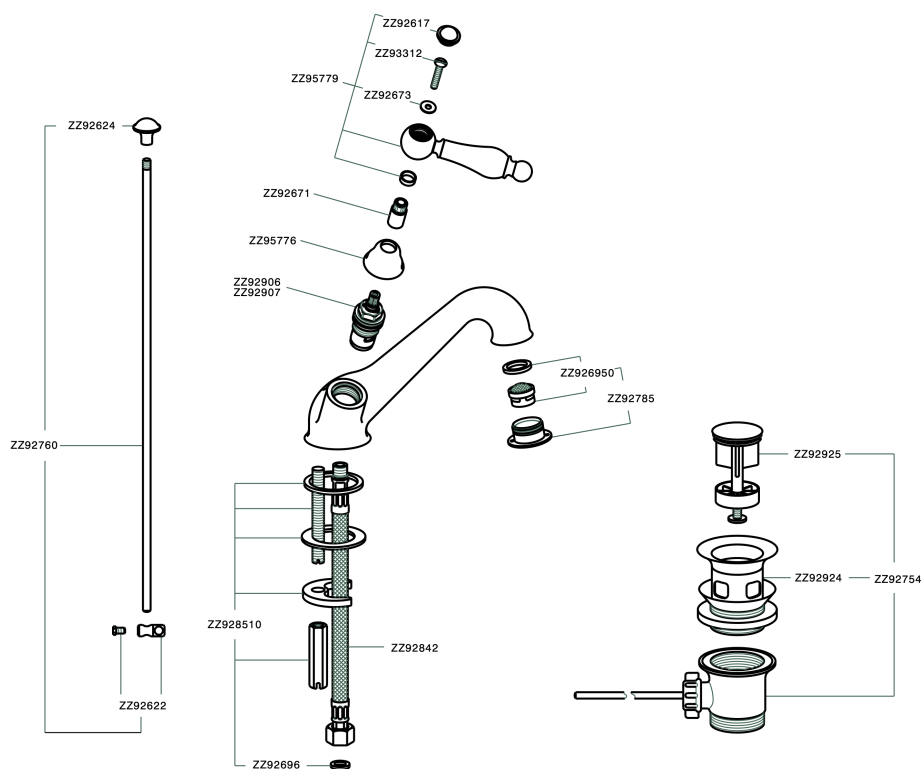

Washbasin mixer ARCANA TOSCANA_TS000510

TS000510

<https://en.cisal.it/washbasin-mixer-arcana-toscana-ts000510>

2026-05-20