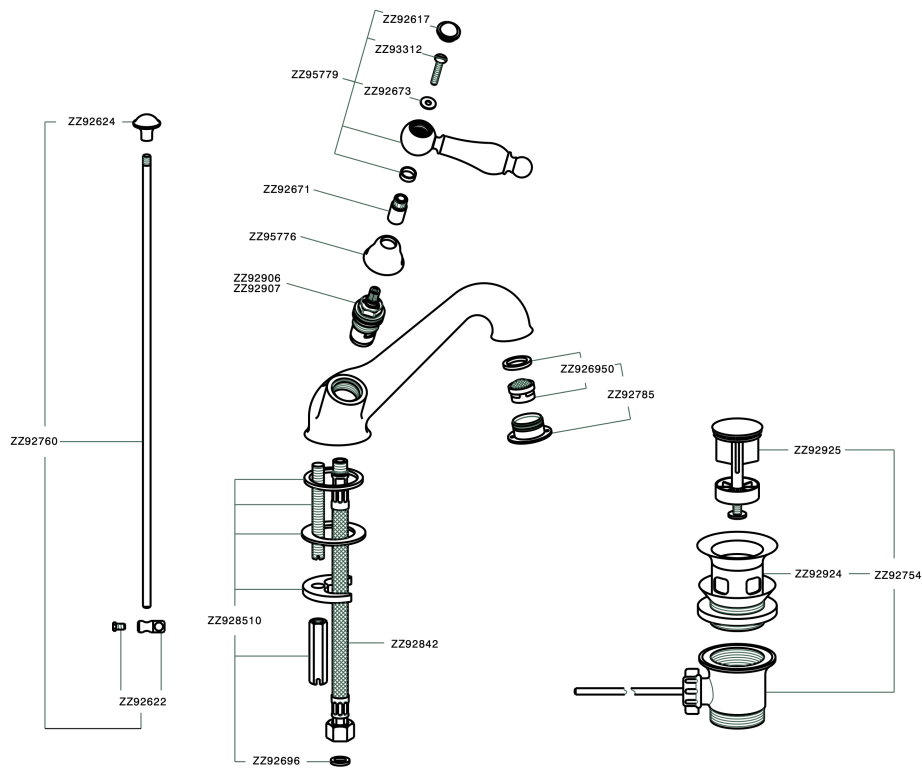

Washbasin mixer ARCANA TOSCANA_TS000510

TS000510

<https://en.cisal.it/washbasin-mixer-arcana-toscana-ts000510>

2026-03-20