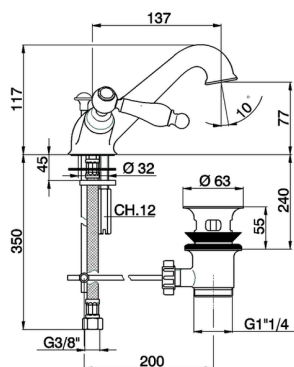

Washbasin mixer ARCANA TOSCANA_TS000510

MODEL **TS000510**

Washbasin mixer, with automatic 1"1/4 automatic pop-up waste, G.3/8" stainless steel flexible hoses

AVAILABLE FINISHINGS

-  **21** 21 Chrome
-  **24** 24 Gold
-  **26** 26 Old Copper
-  **27** 27 Old Bronze
-  **2A** 2A Satin Brushed Nickel
-  **74** 74 Chrome/Gold

CHARACTERISTICS

Washbasin mixer ARCANA TOSCANA_TS000510

TS000510

<https://en.cisal.it/washbasin-mixer-arcana-toscana-ts000510>

2026-05-20