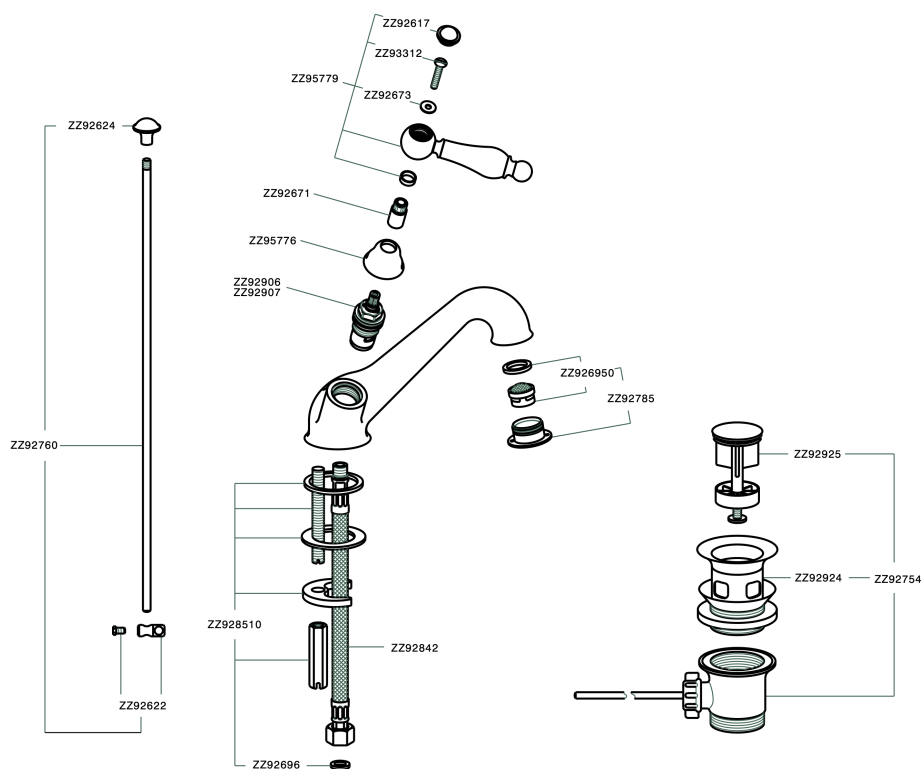

Washbasin mixer ARCANA TOSCANA_TS000510

TS000510

<https://en.cisal.it/washbasin-mixer-arcana-toscana-ts000510>

2026-04-29