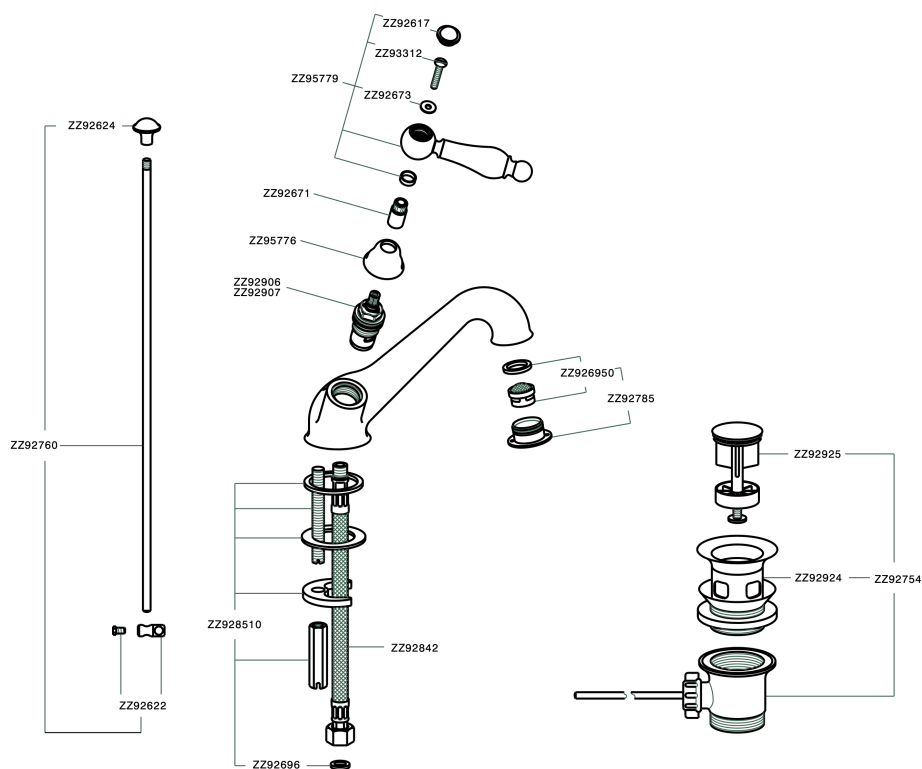

Washbasin mixer ARCANA TOSCANA_TS000510

TS000510

<https://en.cisal.it/washbasin-mixer-arcana-toscana-ts000510>

2026-06-14