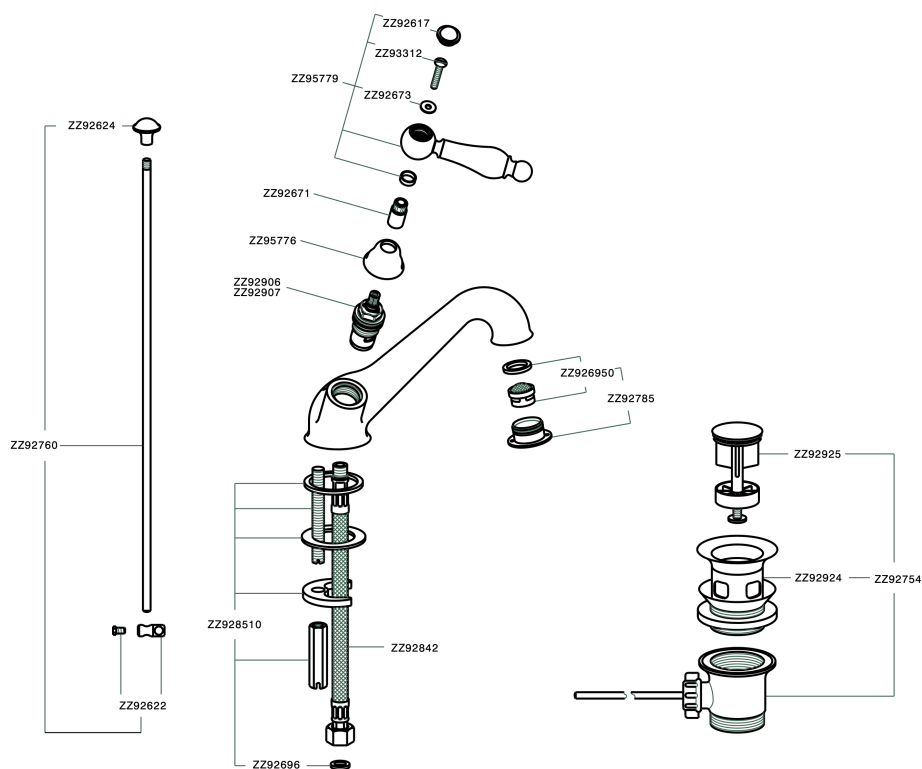

## Washbasin mixer ARCANA TOSCANA\_TS000510

MODEL **TS000510**

Washbasin mixer, with automatic 1"1/4 automatic pop-up waste, G.3/8" stainless steel flexible hoses

### AVAILABLE FINISHINGS

-  **21** 21 Chrome
-  **24** 24 Gold
-  **26** 26 Old Copper
-  **27** 27 Old Bronze
-  **2A** 2A Satin Brushed Nickel
-  **74** 74 Chrome/Gold

### CHARACTERISTICS

## Washbasin mixer ARCANA TOSCANA\_TS000510

TS000510

<https://en.cisal.it/washbasin-mixer-arcana-toscana-ts000510>

2026-06-14