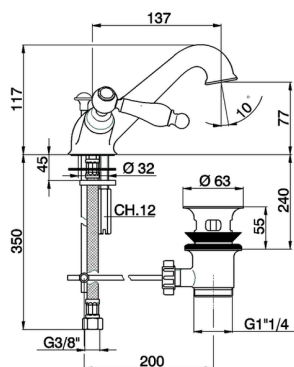

Washbasin mixer ARCANA TOSCANA_TS000510

MODEL **TS000510**

Washbasin mixer, with automatic 1"1/4 automatic pop-up waste, G.3/8" stainless steel flexible hoses

AVAILABLE FINISHINGS

-  **21** 21 Chrome
-  **24** 24 Gold
-  **26** 26 Old Copper
-  **27** 27 Old Bronze
-  **2A** 2A Satin Brushed Nickel
-  **74** 74 Chrome/Gold

CHARACTERISTICS

Washbasin mixer ARCANA TOSCANA_TS000510

TS000510

<https://en.cisal.it/washbasin-mixer-arcana-toscana-ts000510>

2026-04-08