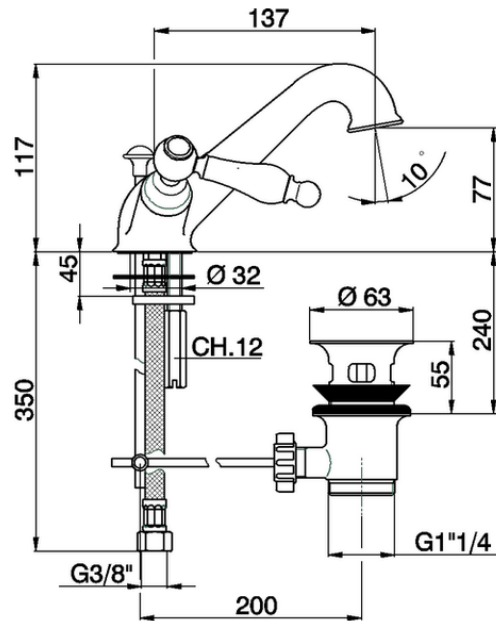

Washbasin mixer ARCANA TOSCANA_TS000510

TS000510

<https://en.cisal.it/washbasin-mixer-arcana-toscana-ts000510>

2026-06-14