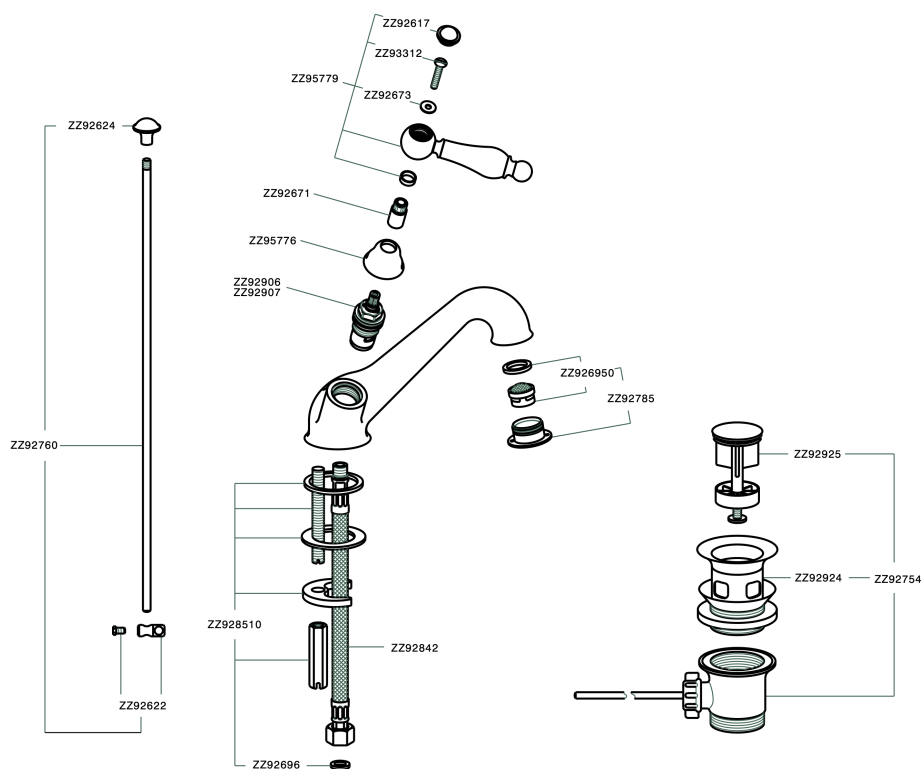

## Washbasin mixer ARCANA TOSCANA\_TS000510

TS000510

<https://en.cisal.it/washbasin-mixer-arcana-toscana-ts000510>

2026-04-29