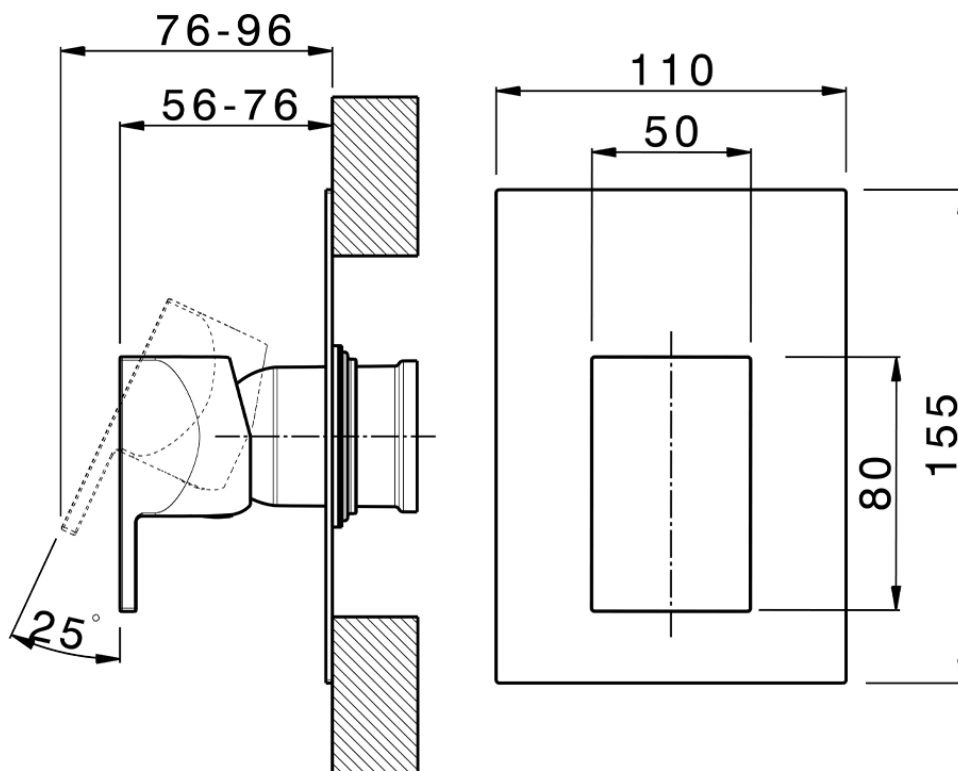

Exposed part for concealed S.L. shower valve HI-RISE_RI003000

RI003000

<https://en.cisal.it/exposed-part-for-concealed-s-l-shower-valve-hi-rise-ri003000>

Piastra/Plate/Plaque/Platte/Placa

2-3mm: XX 27-47 YY 54-74

10mm: XX 16-40 YY 43-68

ZA005301

<https://en.cisal.it/concealed-single-lever-shower-mixer-concealed-za005301>

Piastra/Plate/Plaque/Platte/Placa

2-3mm: XX 27-47 YY 54-74

10mm: XX 16-40 YY 43-68

ZA005300

<https://en.cisal.it/concealed-single-lever-shower-mixer-concealed-za005300>