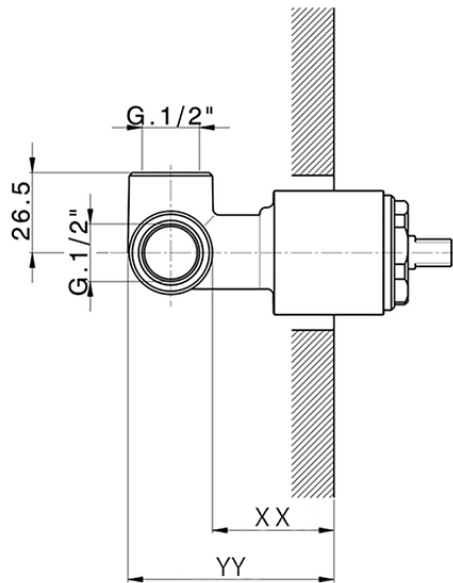

Exposed part for concealed S.L. shower valve HI-RISE_RI003000

RI003000

<https://en.cisal.it/exposed-part-for-concealed-s-l-shower-valve-hi-rise-ri003000>

Piastra/Plate/Plaque/Platte/Placa

2-3mm: XX 27-47 YY 54-74

10mm: XX 16-40 YY 43-68

ZA005301

<https://en.cisal.it/concealed-single-lever-shower-mixer-concealed-za005301>

Piastra/Plate/Plaque/Platte/Placa

2-3mm: XX 27-47 YY 54-74

10mm: XX 16-40 YY 43-68

ZA005300

<https://en.cisal.it/concealed-single-lever-shower-mixer-concealed-za005300>