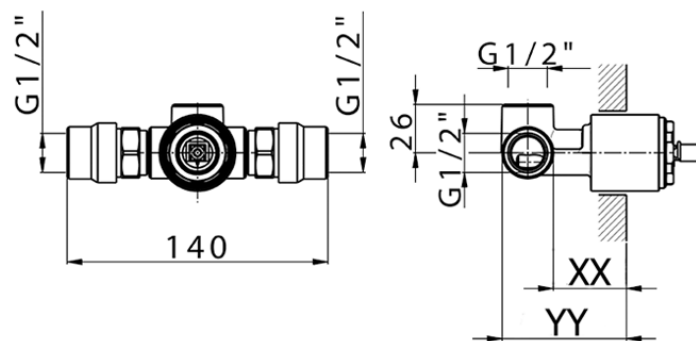

## Exposed part for concealed S.L. shower valve HI-RISE\_RI003000

RI003000

<https://en.cisal.it/exposed-part-for-concealed-s-l-shower-valve-hi-rise-ri003000>

Piastra/Plate/Plaque/Platte/Placa

2-3mm: XX 27-47 YY 54-74

10mm: XX 16-40 YY 43-68

ZA005301

<https://en.cisal.it/concealed-single-lever-shower-mixer-concealed-za005301>

Piastra/Plate/Plaque/Platte/Placa

2-3mm: XX 27-47 YY 54-74

10mm: XX 16-40 YY 43-68

ZA005300

<https://en.cisal.it/concealed-single-lever-shower-mixer-concealed-za005300>