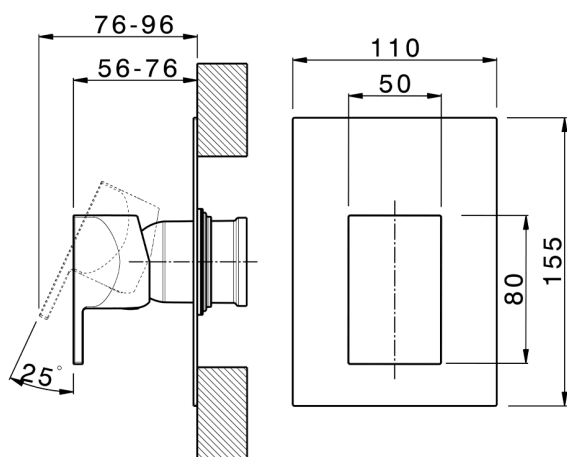

Exposed part for concealed S.L. shower valve HI-RISE_RI003000

MODEL **RI003000**

Exposed part for concealed S.L. shower valve, without concealed part, for item ZA005300-ZA005301

AVAILABLE FINISHINGS

-  **21** 21 Chrome
-  **24** 24 Gold
-  **2F** 2F Brushed Nickel
-  **2W** 2W Brushed Gold
-  **40** 40 Matt Black
-  **4Q** 4Q Matt White
-  **5G** 5G Rose Gold
-  **6V** 6V Matt White/Brushed Nickel
-  **6X** 6X Matt White/Brushed Gold
-  **7W** 7W Matt Black/Brushed Gold

CHARACTERISTICS

Installation **Concealed**
 Required concealed parts **ZA005301**
ZA005300

Concealed single lever shower mixer CONCEALED_ZA005301

MODEL **ZA005301**

Concealed single lever shower mixer, 1/2" concealed shower, without trim kit, with noise reducers

AVAILABLE FINISHINGS

CHARACTERISTICS

Concealed **1**
 Cartridge Spare Parts **ZZ94035000**
35 mm Cartridge

Piastra/Plate/Plaque/Platte/Placa
 2-3mm: XX 27-47 YY 54-74
 10mm: XX 16-40 YY 43-68

Concealed single lever shower mixer CONCEALED_ZA005300

Piastra/Plate/Plaque/Platte/Placa
 2-3mm: XX 27-47 YY 54-74
 10mm: XX 16-40 YY 43-68

2026-04-27