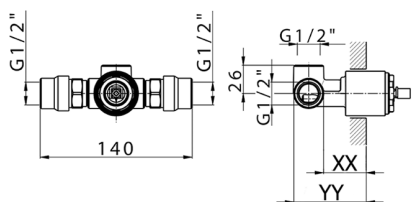

Exposed part for concealed S.L. shower valve HI-RISE_RI003000

MODEL **RI003000**

Exposed part for concealed S.L. shower valve, without concealed part, for item ZA005300-ZA005301

AVAILABLE FINISHINGS

-  **21** 21 Chrome
-  **24** 24 Gold
-  **2F** 2F Brushed Nickel
-  **2W** 2W Brushed Gold
-  **40** 40 Matt Black
-  **4Q** 4Q Matt White
-  **5G** 5G Rose Gold
-  **6V** 6V Matt White/Brushed Nickel
-  **6X** 6X Matt White/Brushed Gold
-  **7W** 7W Matt Black/Brushed Gold

AVAILABLE FINISHINGS

CHARACTERISTICS

Concealed **1**
 Cartridge Spare Parts **ZZ94035000**
35 mm Cartridge

Piastra/Plate/Plaque/Platte/Placa
 2-3mm: XX 27-47 YY 54-74
 10mm: XX 16-40 YY 43-68

Concealed single lever shower mixer CONCEALED_ZA005300

MODEL **ZA005300**

Concealed single lever shower mixer, 1/2" concealed shower, without trim kit

AVAILABLE FINISHINGS

 **04** 04 Without finishing

CHARACTERISTICS

Concealed **1**
 Cartridge Spare Parts **ZZ94035000**
35 mm Cartridge

Piastra/Plate/Plaque/Platte/Placa
 2-3mm: XX 27-47 YY 54-74
 10mm: XX 16-40 YY 43-68

2026-04-27