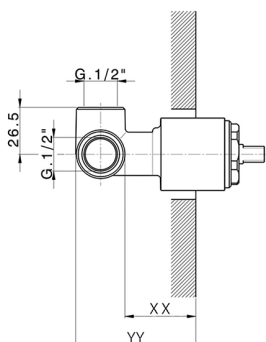

Exposed part for concealed S.L. shower valve HI-RISE_RI003000

MODEL **RI003000**

Exposed part for concealed S.L. shower valve, without concealed part, for item ZA005300-ZA005301

AVAILABLE FINISHINGS

-  **21** 21 Chrome
-  **24** 24 Gold
-  **2F** 2F Brushed Nickel
-  **2W** 2W Brushed Gold
-  **40** 40 Matt Black
-  **4Q** 4Q Matt White
-  **5G** 5G Rose Gold
-  **6V** 6V Matt White/Brushed Nickel
-  **6X** 6X Matt White/Brushed Gold
-  **7W** 7W Matt Black/Brushed Gold

AVAILABLE FINISHINGS

CHARACTERISTICS

Concealed **1**
 Cartridge Spare Parts **ZZ94035000**
35 mm Cartridge

Piastra/Plate/Plaque/Platte/Placa
 2-3mm: XX 27-47 YY 54-74
 10mm: XX 16-40 YY 43-68

Concealed single lever shower mixer CONCEALED_ZA005300

MODEL **ZA005300**

Concealed single lever shower mixer, 1/2" concealed shower, without trim kit

AVAILABLE FINISHINGS

 **04** 04 Without finishing

CHARACTERISTICS

Concealed **1**
 Cartridge Spare Parts **ZZ94035000**
35 mm Cartridge

Piastra/Plate/Plaque/Platte/Placa
 2-3mm: XX 27-47 YY 54-74
 10mm: XX 16-40 YY 43-68

2026-04-27