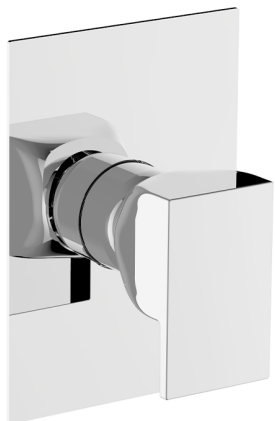

Exposed part for concealed S.L. shower valve HI-RISE_RI003000

MODEL **RI003000**

Exposed part for concealed S.L. shower valve, without concealed part, for item ZA005300-ZA005301

AVAILABLE FINISHINGS

-  **21** 21 Chrome
-  **24** 24 Gold
-  **2F** 2F Brushed Nickel
-  **2W** 2W Brushed Gold
-  **40** 40 Matt Black
-  **4Q** 4Q Matt White
-  **5G** 5G Rose Gold
-  **6V** 6V Matt White/Brushed Nickel
-  **6X** 6X Matt White/Brushed Gold
-  **7W** 7W Matt Black/Brushed Gold

CHARACTERISTICS

Installation **Concealed**
 Required concealed parts **ZA005301**
ZA005300

Concealed single lever shower mixer CONCEALED_ZA005301

MODEL **ZA005301**

Concealed single lever shower mixer, 1/2" concealed shower, without trim kit, with noise reducers

AVAILABLE FINISHINGS

CHARACTERISTICS

Concealed **1**
 Cartridge Spare Parts **ZZ94035000**
35 mm Cartridge

Piastra/Plate/Plaque/Platte/Placa
 2-3mm: XX 27-47 YY 54-74
 10mm: XX 16-40 YY 43-68

Concealed single lever shower mixer CONCEALED_ZA005300

MODEL **ZA005300**

Concealed single lever shower mixer, 1/2" concealed shower, without trim kit

AVAILABLE FINISHINGS

 **04** 04 Without finishing

CHARACTERISTICS

Concealed **1**
 Cartridge Spare Parts **ZZ94035000**
35 mm Cartridge