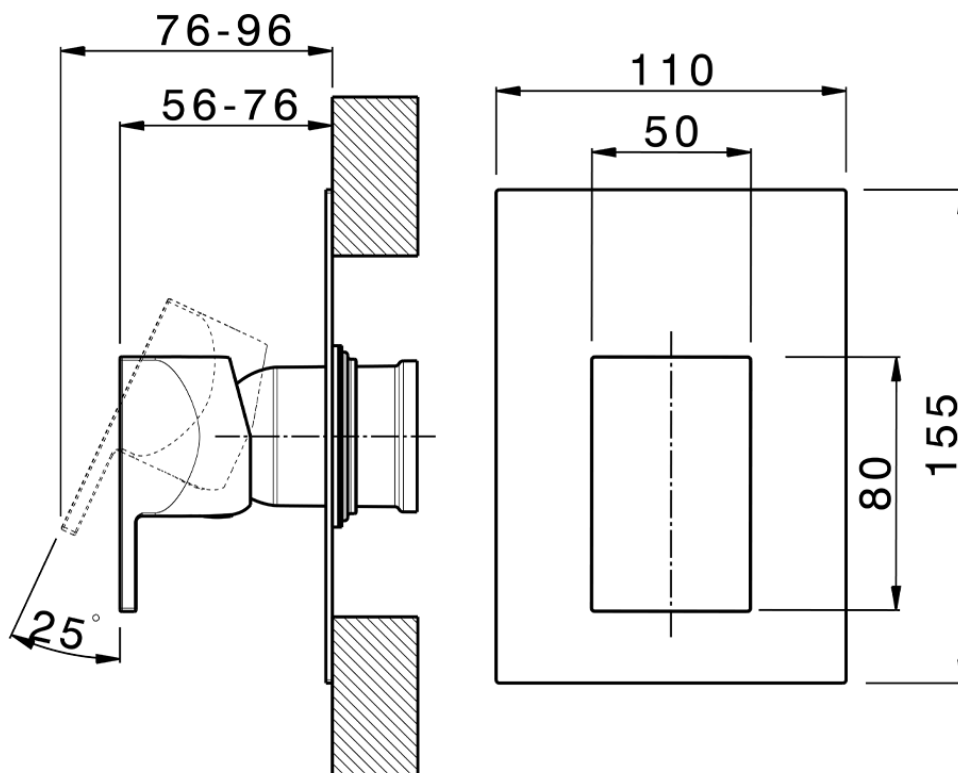

Exposed part for concealed S.L. shower valve HI-RISE_RI003000

RI003000

<https://en.cisal.it/exposed-part-for-concealed-s-l-shower-valve-hi-rise-ri003000>

Piastra/Plate/Plaque/Platte/Placa

2-3mm: XX 27-47 YY 54-74

10mm: XX 16-40 YY 43-68

ZA005301

<https://en.cisal.it/concealed-single-lever-shower-mixer-concealed-za005301>

Piastra/Plate/Plaque/Platte/Placa

2-3mm: XX 27-47 YY 54-74

10mm: XX 16-40 YY 43-68

ZA005300

<https://en.cisal.it/concealed-single-lever-shower-mixer-concealed-za005300>