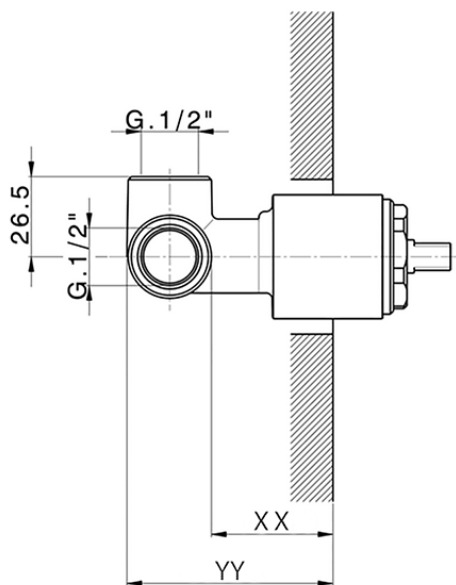

Exposed part for concealed S.L. shower valve HI-RISE_RI003000

RI003000

<https://en.cisal.it/exposed-part-for-concealed-s-l-shower-valve-hi-rise-ri003000>

Piastra/Plate/Plaque/Platte/Placa

2-3mm: XX 27-47 YY 54-74

10mm: XX 16-40 YY 43-68

ZA005301

<https://en.cisal.it/concealed-single-lever-shower-mixer-concealed-za005301>

Piastra/Plate/Plaque/Platte/Placa

2-3mm: XX 27-47 YY 54-74

10mm: XX 16-40 YY 43-68

ZA005300

<https://en.cisal.it/concealed-single-lever-shower-mixer-concealed-za005300>