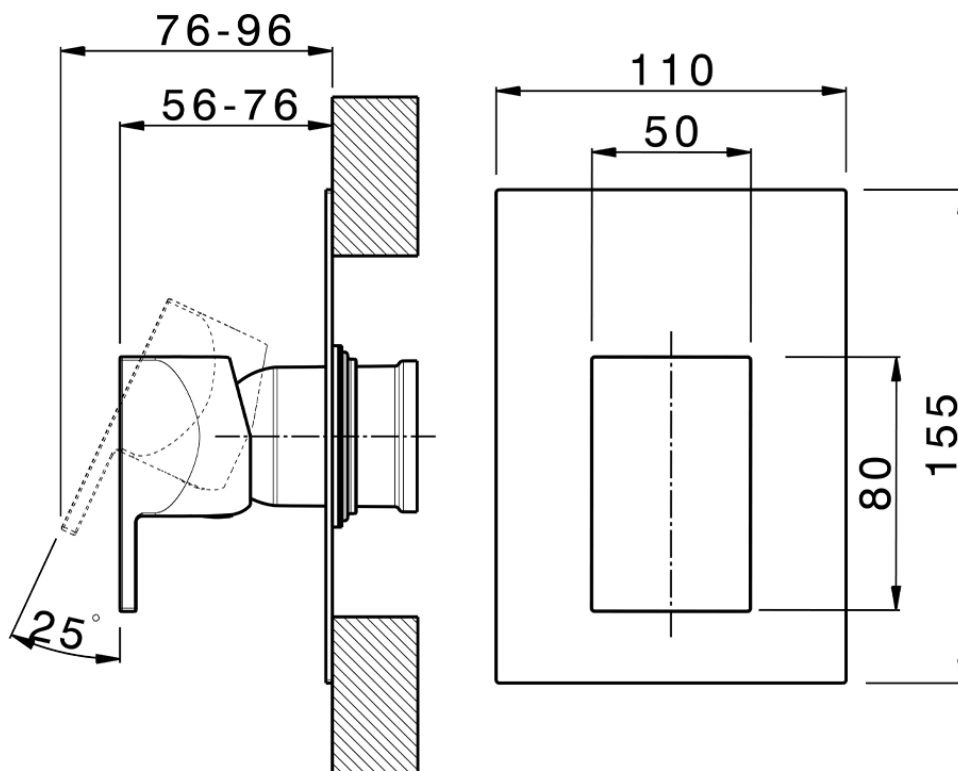

## Exposed part for concealed S.L. shower valve HI-RISE\_RI003000

RI003000

<https://en.cisal.it/exposed-part-for-concealed-s-l-shower-valve-hi-rise-ri003000>

Piastra/Plate/Plaque/Platte/Placa

2-3mm: XX 27-47 YY 54-74

10mm: XX 16-40 YY 43-68

ZA005301

<https://en.cisal.it/concealed-single-lever-shower-mixer-concealed-za005301>

Piastra/Plate/Plaque/Platte/Placa

2-3mm: XX 27-47 YY 54-74

10mm: XX 16-40 YY 43-68

ZA005300

<https://en.cisal.it/concealed-single-lever-shower-mixer-concealed-za005300>