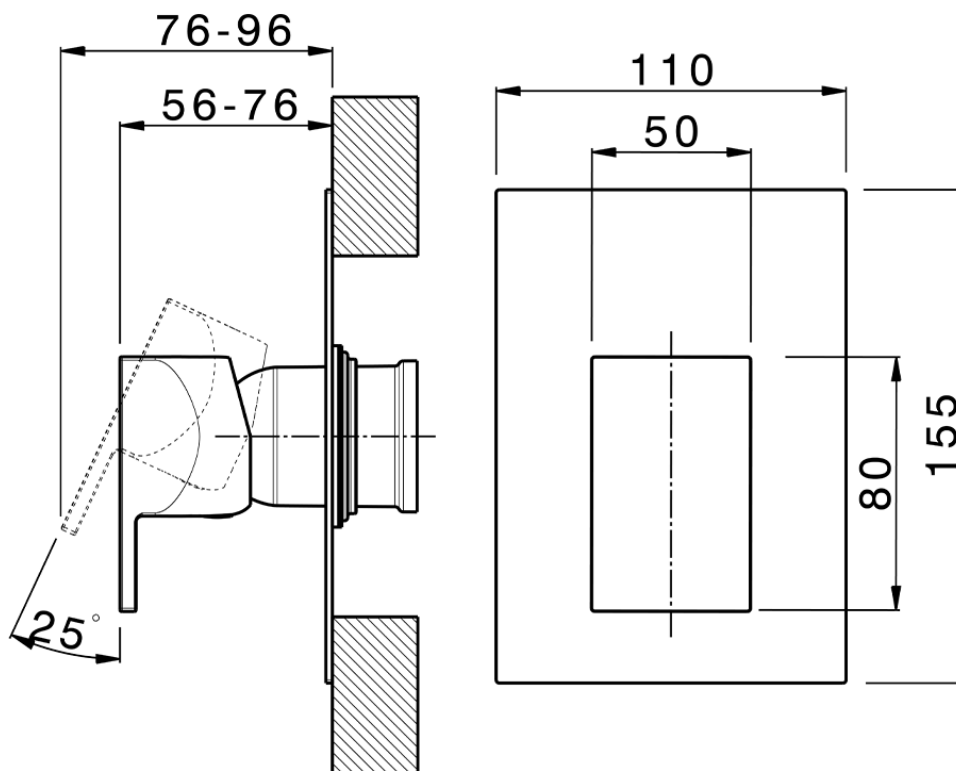

Exposed part for concealed S.L. shower valve HI-RISE_RI003000

RI003000

<https://en.cisal.it/exposed-part-for-concealed-s-l-shower-valve-hi-rise-ri003000>

Piastra/Plate/Plaque/Platte/Placa

2-3mm: XX 27-47 YY 54-74

10mm: XX 16-40 YY 43-68

ZA005301

<https://en.cisal.it/concealed-single-lever-shower-mixer-concealed-za005301>

Piastra/Plate/Plaque/Platte/Placa

2-3mm: XX 27-47 YY 54-74

10mm: XX 16-40 YY 43-68

ZA005300

<https://en.cisal.it/concealed-single-lever-shower-mixer-concealed-za005300>