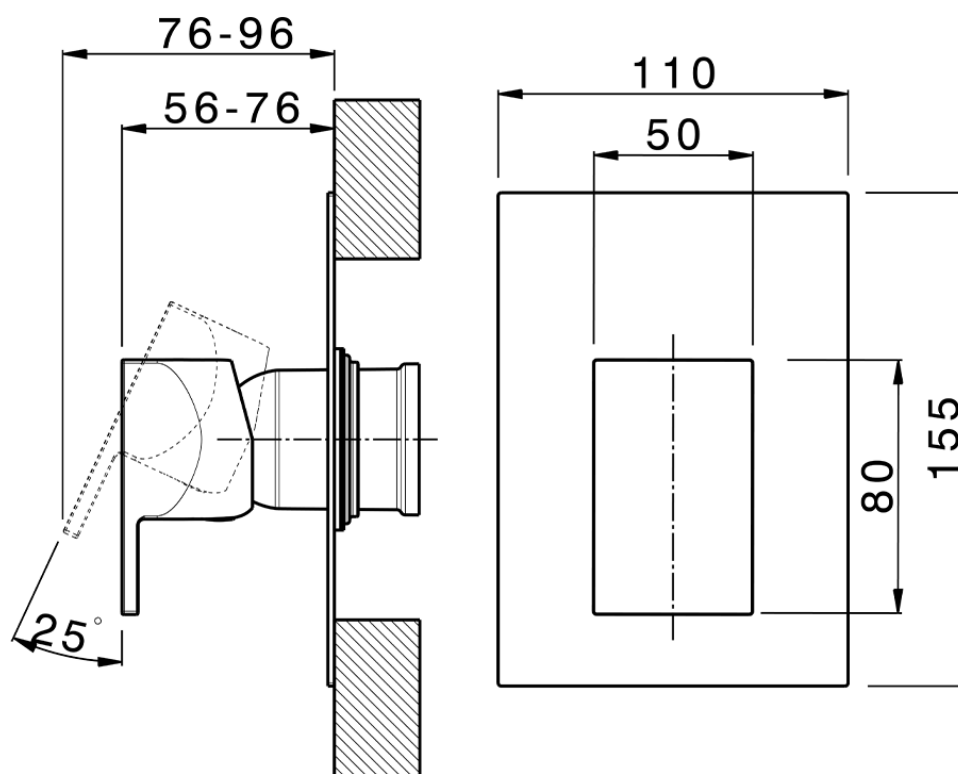

## Exposed part for concealed S.L. shower valve HI-RISE\_RI003000

RI003000

<https://en.cisal.it/exposed-part-for-concealed-s-l-shower-valve-hi-rise-ri003000>

## Piastra/Plate/Plaque/Platte/Placa

2-3mm: XX 27-47 YY 54-74

10mm: XX 16-40 YY 43-68

ZA005301

<https://en.cisal.it/concealed-single-lever-shower-mixer-concealed-za005301>

Piastra/Plate/Plaque/Platte/Placa

2-3mm: XX 27-47 YY 54-74

10mm: XX 16-40 YY 43-68

ZA005300

<https://en.cisal.it/concealed-single-lever-shower-mixer-concealed-za005300>

2026-04-08