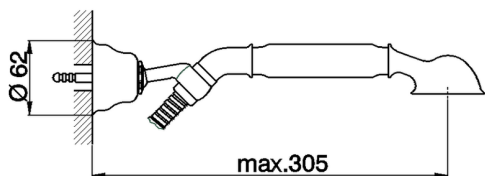

Shower set ARCANA TOSCANA_TS003050

MODEL **TS003050**

Shower set, wall mounted swivel handshower holder, Toscana one spray handshower, Brass 150 cm flexible hose

AVAILABLE FINISHINGS

-  **21** 21 Chrome
-  **24** 24 Gold
-  **26** 26 Old Copper
-  **27** 27 Old Bronze
-  **2A** 2A Satin Brushed Nickel
-  **74** 74 Chrome/Gold

CHARACTERISTICS

Shower set ARCANA TOSCANA_TS003050

TS003050

<https://en.cisal.it/shower-set-arcana-toscana-ts003050>

2026-06-14