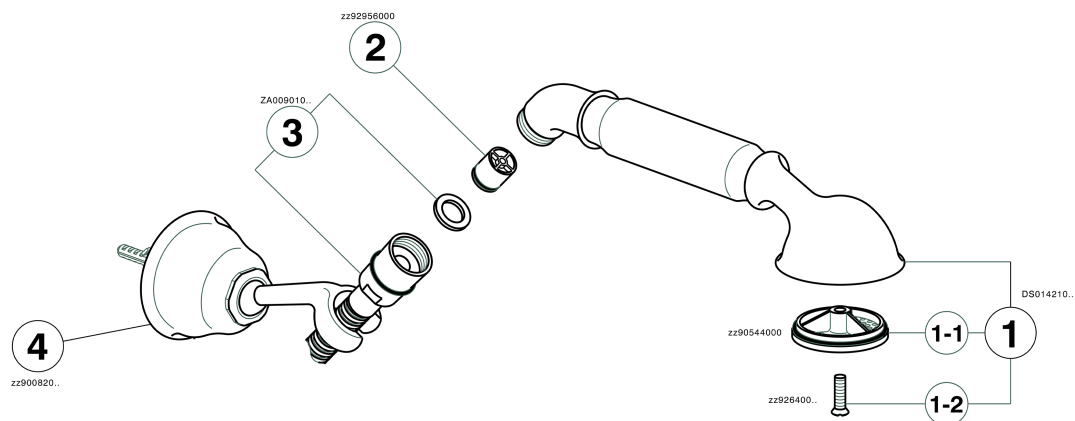

Shower set ARCANA TOSCANA_TS003050

TS003050

<https://en.cisal.it/shower-set-arcana-toscana-ts003050>

2026-05-20