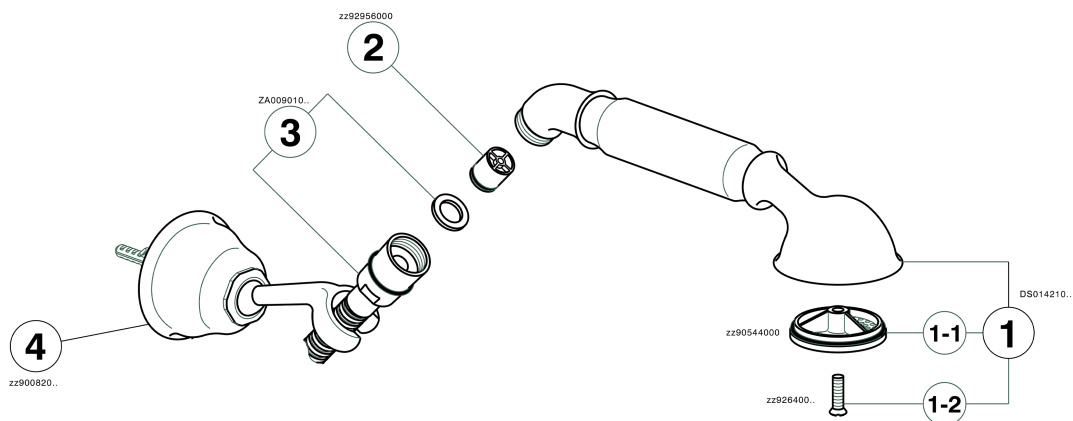

Shower set ARCANA TOSCANA_TS003050

MODEL **TS003050**

Shower set, wall mounted swivel handshower holder, Toscana one spray handshower, Brass 150 cm flexible hose

AVAILABLE FINISHINGS

-  **21** 21 Chrome
-  **24** 24 Gold
-  **26** 26 Old Copper
-  **27** 27 Old Bronze
-  **2A** 2A Satin Brushed Nickel
-  **74** 74 Chrome/Gold

CHARACTERISTICS

Shower set ARCANA TOSCANA_TS003050

TS003050

<https://en.cisal.it/shower-set-arcana-toscana-ts003050>

2026-06-14