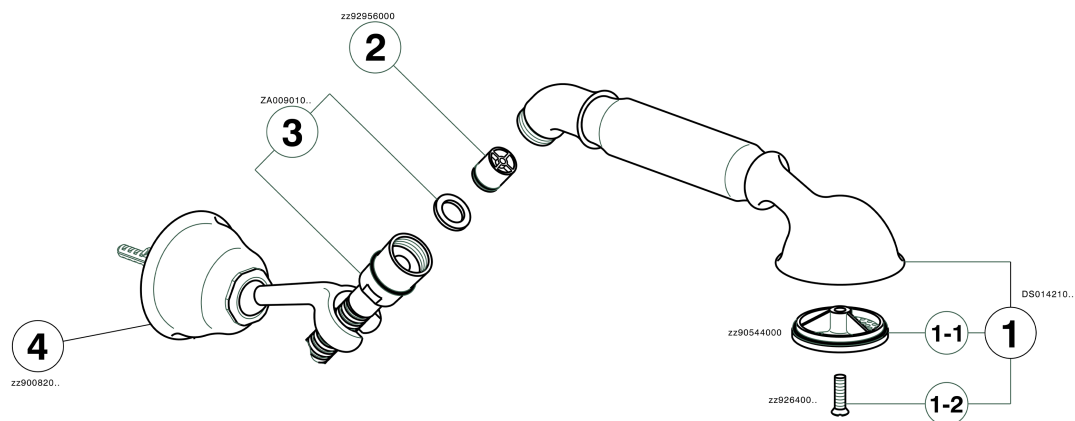

Shower set ARCANA TOSCANA_TS003050

TS003050

<https://en.cisal.it/shower-set-arcana-toscana-ts003050>

2026-04-10