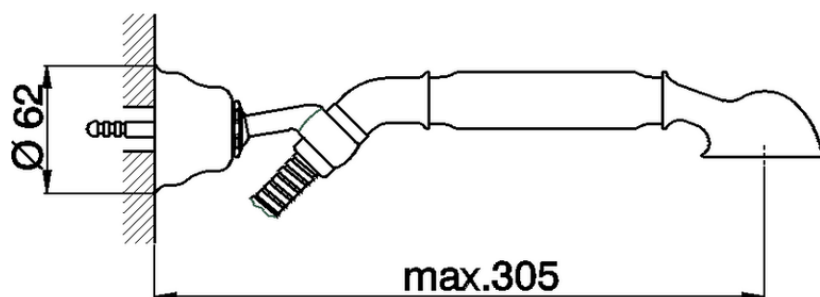

Shower set ARCANA TOSCANA_TS003050

TS003050

<https://en.cisal.it/shower-set-arcana-toscana-ts003050>

2026-05-20