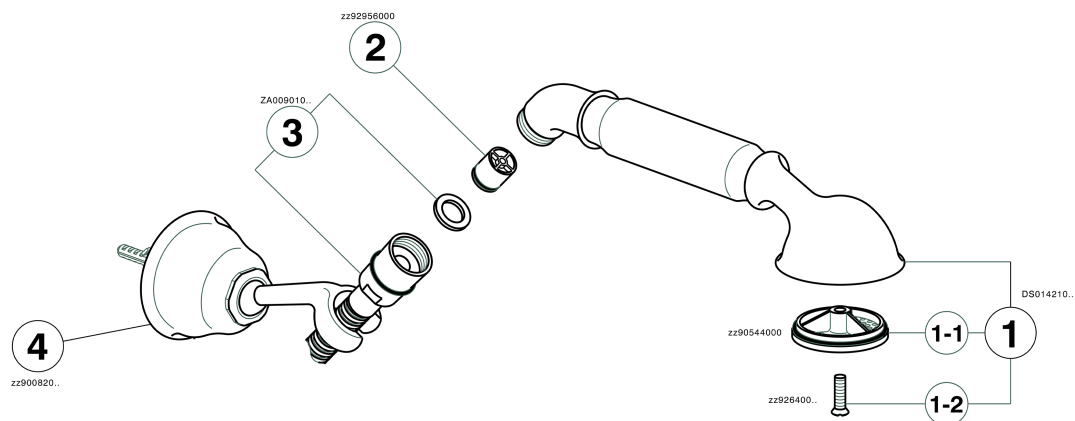

Shower set ARCANA TOSCANA_TS003050

MODEL **TS003050**

Shower set, wall mounted swivel handshower holder, Toscana one spray handshower, Brass 150 cm flexible hose

AVAILABLE FINISHINGS

-  **21** 21 Chrome
-  **24** 24 Gold
-  **26** 26 Old Copper
-  **27** 27 Old Bronze
-  **2A** 2A Satin Brushed Nickel
-  **74** 74 Chrome/Gold

CHARACTERISTICS

Shower set ARCANA TOSCANA_TS003050

TS003050

<https://en.cisal.it/shower-set-arcana-toscana-ts003050>

2026-04-10