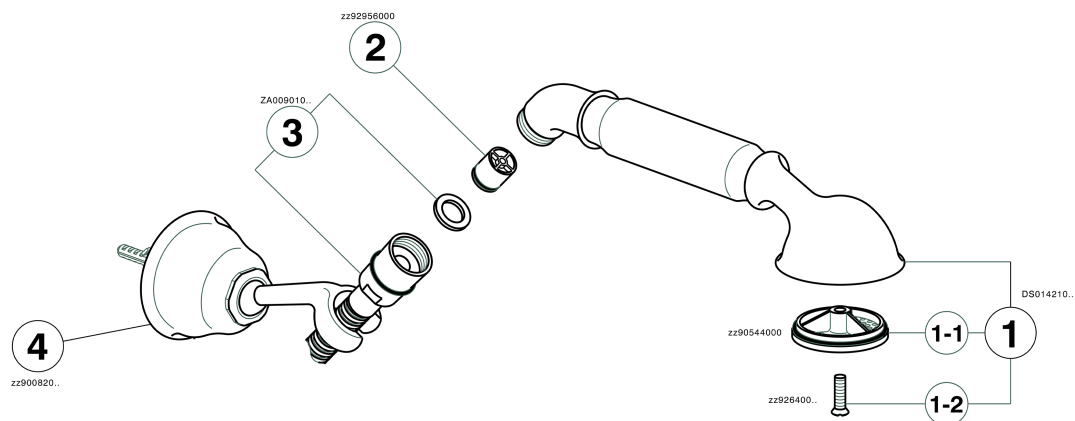

Shower set ARCANA TOSCANA_TS003050

MODEL **TS003050**

Shower set, wall mounted swivel handshower holder, Toscana one spray handshower, Brass 150 cm flexible hose

AVAILABLE FINISHINGS

-  **21** 21 Chrome
-  **24** 24 Gold
-  **26** 26 Old Copper
-  **27** 27 Old Bronze
-  **2A** 2A Satin Brushed Nickel
-  **74** 74 Chrome/Gold

CHARACTERISTICS

Shower set ARCANA TOSCANA_TS003050

TS003050

<https://en.cisal.it/shower-set-arcana-toscana-ts003050>

2026-06-16