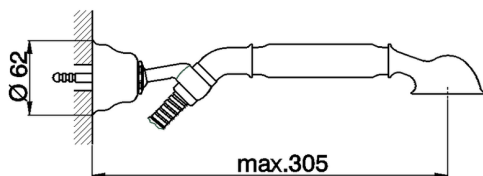

Shower set ARCANA TOSCANA_TS003050

MODEL **TS003050**

Shower set, wall mounted swivel handshower holder, Toscana one spray handshower, Brass 150 cm flexible hose

AVAILABLE FINISHINGS

-  **21** 21 Chrome
-  **24** 24 Gold
-  **26** 26 Old Copper
-  **27** 27 Old Bronze
-  **2A** 2A Satin Brushed Nickel
-  **74** 74 Chrome/Gold

CHARACTERISTICS

Shower set ARCANA TOSCANA_TS003050

TS003050

<https://en.cisal.it/shower-set-arcana-toscana-ts003050>

2026-06-16