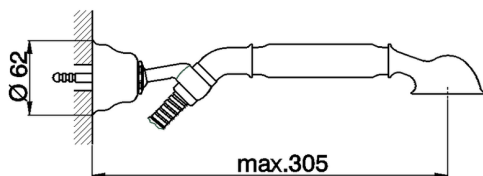

Shower set ARCANA TOSCANA_TS003050

MODEL **TS003050**

Shower set, wall mounted swivel handshower holder, Toscana one spray handshower, Brass 150 cm flexible hose

AVAILABLE FINISHINGS

-  **21** 21 Chrome
-  **24** 24 Gold
-  **26** 26 Old Copper
-  **27** 27 Old Bronze
-  **2A** 2A Satin Brushed Nickel
-  **74** 74 Chrome/Gold

CHARACTERISTICS

Shower set ARCANA TOSCANA_TS003050

TS003050

<https://en.cisal.it/shower-set-arcana-toscana-ts003050>

2026-04-10