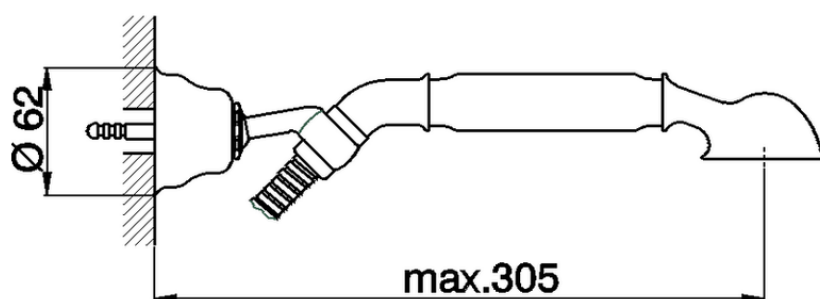

Shower set ARCANA TOSCANA_TS003050

TS003050

<https://en.cisal.it/shower-set-arcana-toscana-ts003050>

2026-03-20