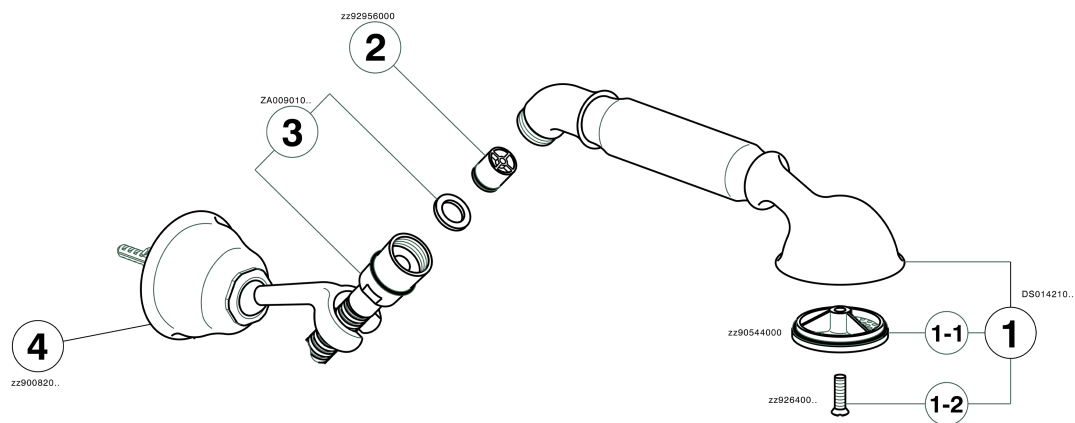

Shower set ARCANA TOSCANA_TS003050

MODEL **TS003050**

Shower set, wall mounted swivel handshower holder, Toscana one spray handshower, Brass 150 cm flexible hose

AVAILABLE FINISHINGS

-  **21** 21 Chrome
-  **24** 24 Gold
-  **26** 26 Old Copper
-  **27** 27 Old Bronze
-  **2A** 2A Satin Brushed Nickel
-  **74** 74 Chrome/Gold

CHARACTERISTICS

Shower set ARCANA TOSCANA_TS003050

TS003050

<https://en.cisal.it/shower-set-arcana-toscana-ts003050>

2026-04-08