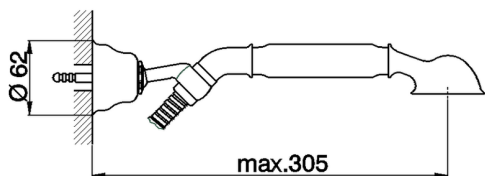

Shower set ARCANA TOSCANA_TS003050

MODEL **TS003050**

Shower set, wall mounted swivel handshower holder, Toscana one spray handshower, Brass 150 cm flexible hose

AVAILABLE FINISHINGS

-  **21** 21 Chrome
-  **24** 24 Gold
-  **26** 26 Old Copper
-  **27** 27 Old Bronze
-  **2A** 2A Satin Brushed Nickel
-  **74** 74 Chrome/Gold

CHARACTERISTICS

Shower set ARCANA TOSCANA_TS003050

TS003050

<https://en.cisal.it/shower-set-arcana-toscana-ts003050>

2026-04-08