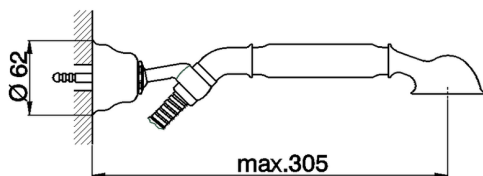

Shower set ARCANA TOSCANA_TS003050

MODEL **TS003050**

Shower set, wall mounted swivel handshower holder, Toscana one spray handshower, Brass 150 cm flexible hose

AVAILABLE FINISHINGS

-  **21** 21 Chrome
-  **24** 24 Gold
-  **26** 26 Old Copper
-  **27** 27 Old Bronze
-  **2A** 2A Satin Brushed Nickel
-  **74** 74 Chrome/Gold

CHARACTERISTICS

Shower set ARCANA TOSCANA_TS003050

TS003050

<https://en.cisal.it/shower-set-arcana-toscana-ts003050>

2026-05-20