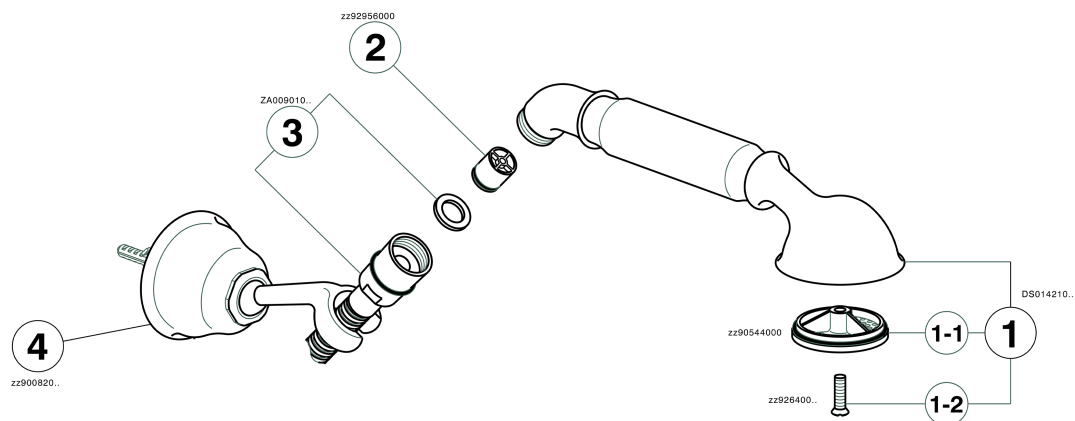

Shower set ARCANA TOSCANA_TS003050

MODEL **TS003050**

Shower set, wall mounted swivel handshower holder, Toscana one spray handshower, Brass 150 cm flexible hose

AVAILABLE FINISHINGS

-  **21** 21 Chrome
-  **24** 24 Gold
-  **26** 26 Old Copper
-  **27** 27 Old Bronze
-  **2A** 2A Satin Brushed Nickel
-  **74** 74 Chrome/Gold

CHARACTERISTICS

Shower set ARCANA TOSCANA_TS003050

TS003050

<https://en.cisal.it/shower-set-arcana-toscana-ts003050>

2026-05-20