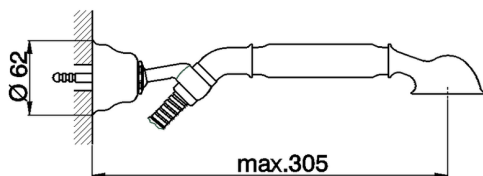

Shower set ARCANA TOSCANA_TS003050

MODEL **TS003050**

Shower set, wall mounted swivel handshower holder, Toscana one spray handshower, Brass 150 cm flexible hose

AVAILABLE FINISHINGS

-  **21** 21 Chrome
-  **24** 24 Gold
-  **26** 26 Old Copper
-  **27** 27 Old Bronze
-  **2A** 2A Satin Brushed Nickel
-  **74** 74 Chrome/Gold

CHARACTERISTICS

Shower set ARCANA TOSCANA_TS003050

TS003050

<https://en.cisal.it/shower-set-arcana-toscana-ts003050>

2026-06-10