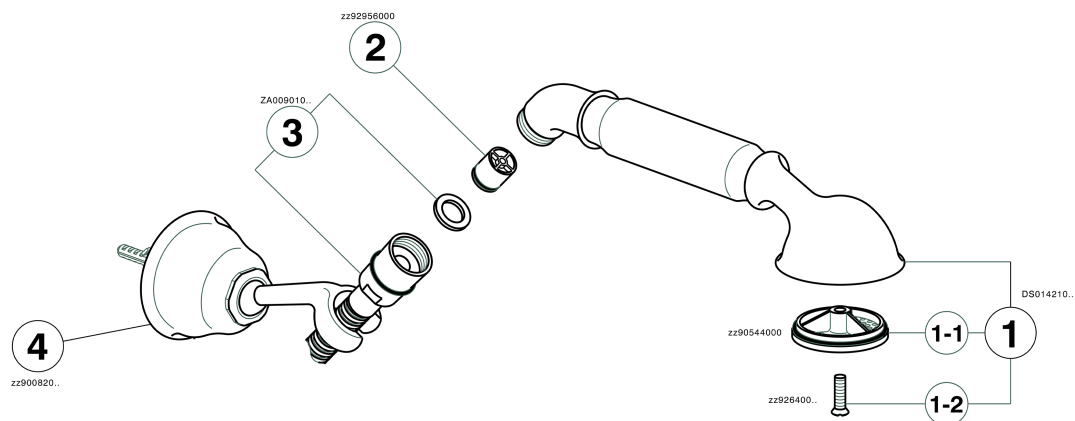

Shower set ARCANA TOSCANA_TS003050

MODEL **TS003050**

Shower set, wall mounted swivel handshower holder, Toscana one spray handshower, Brass 150 cm flexible hose

AVAILABLE FINISHINGS

-  **21** 21 Chrome
-  **24** 24 Gold
-  **26** 26 Old Copper
-  **27** 27 Old Bronze
-  **2A** 2A Satin Brushed Nickel
-  **74** 74 Chrome/Gold

CHARACTERISTICS

Shower set ARCANA TOSCANA_TS003050

TS003050

<https://en.cisal.it/shower-set-arcana-toscana-ts003050>

2026-06-10