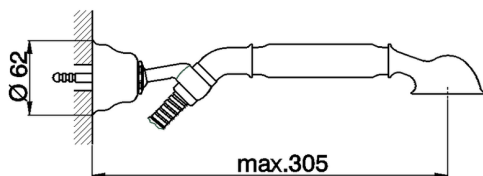

Shower set ARCANA TOSCANA_TS003050

MODEL **TS003050**

Shower set, wall mounted swivel handshower holder, Toscana one spray handshower, Brass 150 cm flexible hose

AVAILABLE FINISHINGS

-  **21** 21 Chrome
-  **24** 24 Gold
-  **26** 26 Old Copper
-  **27** 27 Old Bronze
-  **2A** 2A Satin Brushed Nickel
-  **74** 74 Chrome/Gold

CHARACTERISTICS

Shower set ARCANA TOSCANA_TS003050

TS003050

<https://en.cisal.it/shower-set-arcana-toscana-ts003050>

2026-04-30