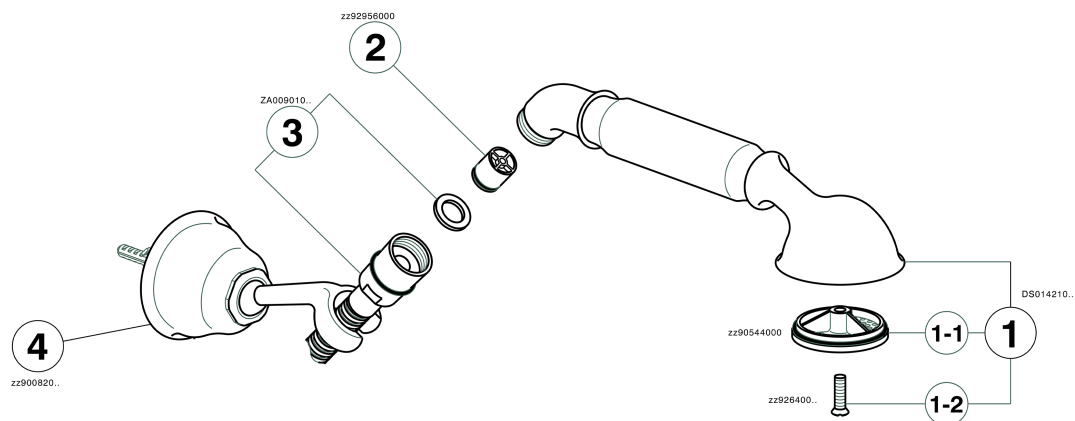

Shower set ARCANA TOSCANA_TS003050

MODEL **TS003050**

Shower set, wall mounted swivel handshower holder, Toscana one spray handshower, Brass 150 cm flexible hose

AVAILABLE FINISHINGS

-  **21** 21 Chrome
-  **24** 24 Gold
-  **26** 26 Old Copper
-  **27** 27 Old Bronze
-  **2A** 2A Satin Brushed Nickel
-  **74** 74 Chrome/Gold

CHARACTERISTICS

Shower set ARCANA TOSCANA_TS003050

TS003050

<https://en.cisal.it/shower-set-arcana-toscana-ts003050>

2026-04-08