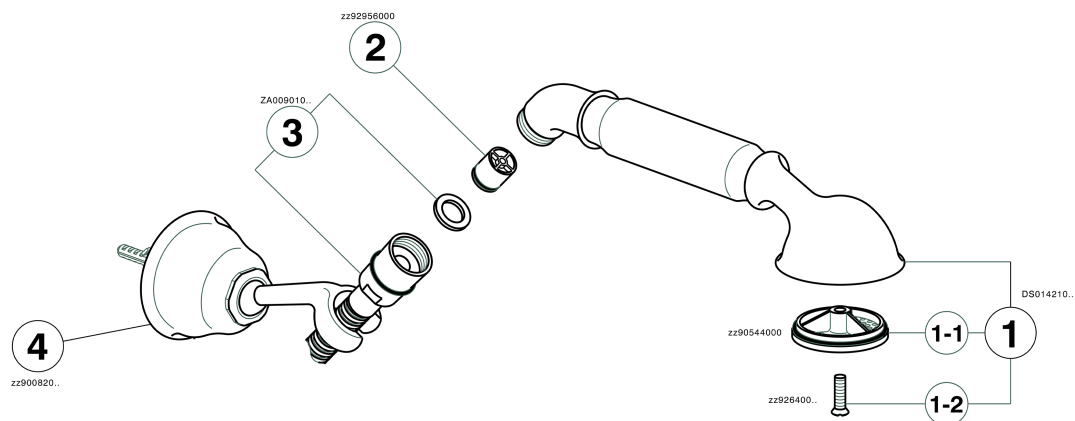

Shower set ARCANA TOSCANA_TS003050

MODEL **TS003050**

Shower set, wall mounted swivel handshower holder, Toscana one spray handshower, Brass 150 cm flexible hose

AVAILABLE FINISHINGS

-  **21** 21 Chrome
-  **24** 24 Gold
-  **26** 26 Old Copper
-  **27** 27 Old Bronze
-  **2A** 2A Satin Brushed Nickel
-  **74** 74 Chrome/Gold

CHARACTERISTICS

Shower set ARCANA TOSCANA_TS003050

TS003050

<https://en.cisal.it/shower-set-arcana-toscana-ts003050>

2026-04-30