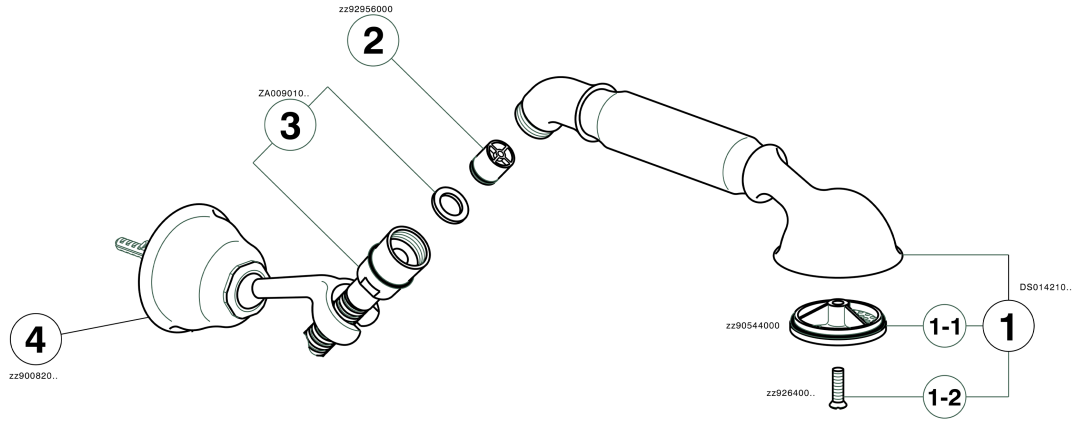

Shower set ARCANA TOSCANA_TS003050

TS003050

<https://en.cisal.it/shower-set-arcana-toscana-ts003050>

2026-04-08