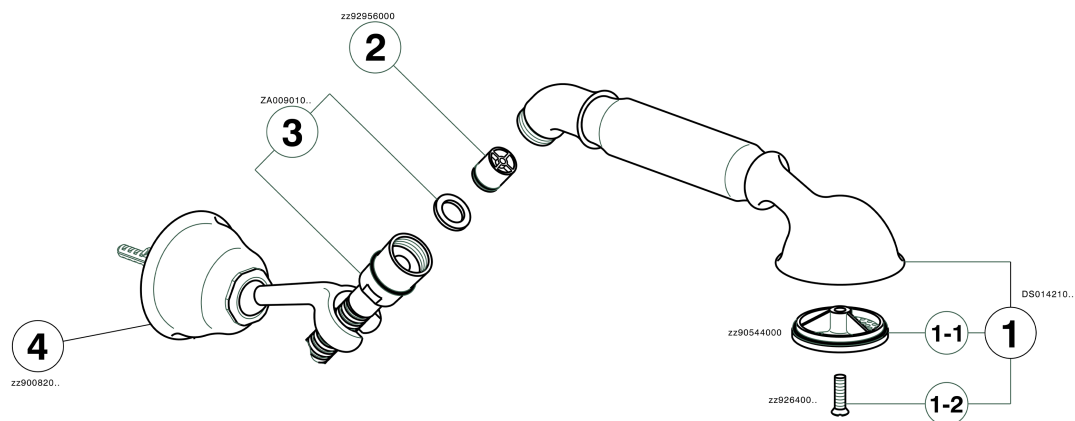

Shower set ARCANA TOSCANA_TS003050

TS003050

<https://en.cisal.it/shower-set-arcana-toscana-ts003050>

2026-04-30