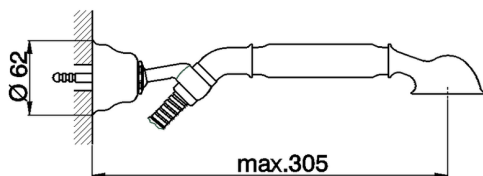

AVAILABLE FINISHINGS

- **21** 21 Chrome
- **24** 24 Gold
- **26** 26 Old Copper
- **27** 27 Old Bronze
- **2A** 2A Satin Brushed Nickel
- **74** 74 Chrome/Gold

CHARACTERISTICS