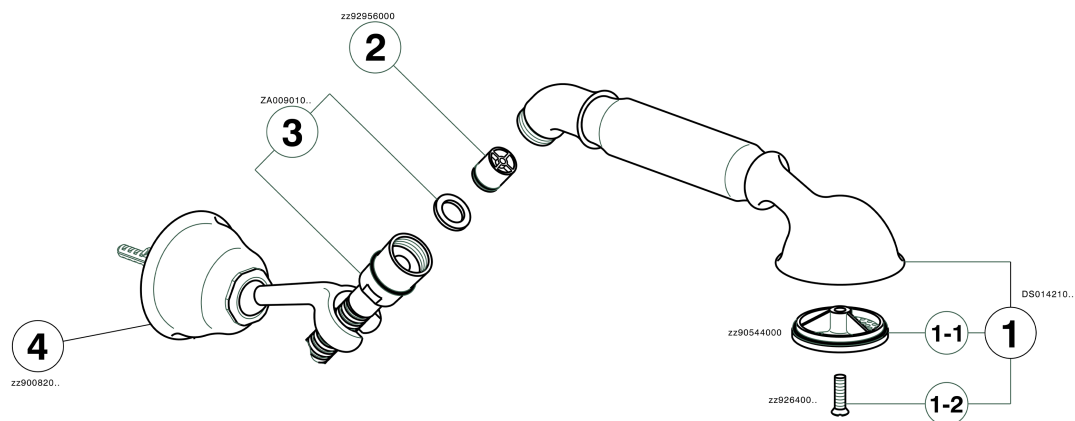

Shower set ARCANA TOSCANA_TS003050

TS003050

<https://en.cisal.it/shower-set-arcana-toscana-ts003050>

2026-06-14