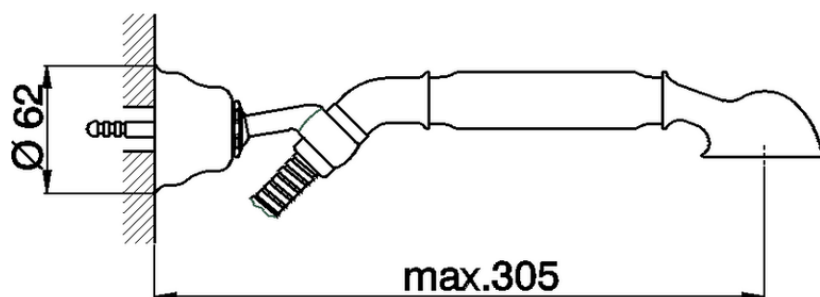

Shower set ARCANA TOSCANA_TS003050

TS003050

<https://en.cisal.it/shower-set-arcana-toscana-ts003050>

2026-06-13