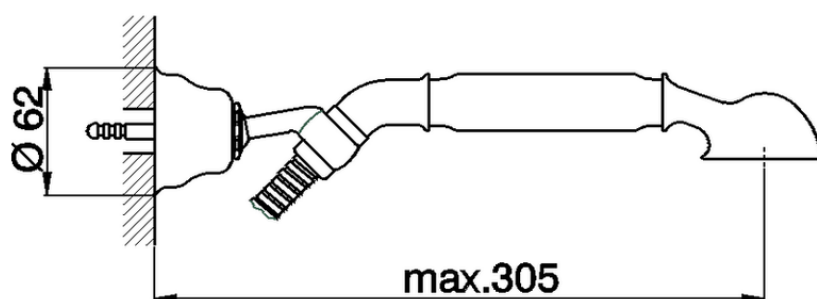

Shower set ARCANA TOSCANA_TS003050

TS003050

<https://en.cisal.it/shower-set-arcana-toscana-ts003050>

2026-04-30