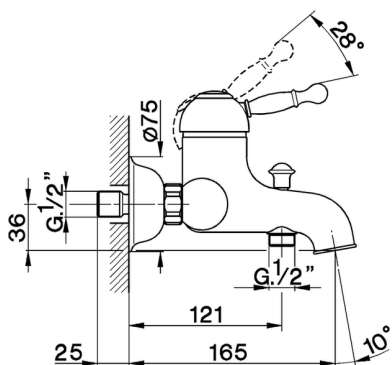

Single lever bath mixer ARCANA ROYAL_AY000130

MODEL **AY000130**

Single lever bath mixer, without shower set, 1/2" M flexible connection

AVAILABLE FINISHINGS

- 21**

21 Chrome
- 24**

24 Gold
- 26**

26 Old Copper
- 27**

27 Old Bronze
- 2A**

2A Satin Brushed Nickel
- 74**

74 Chrome/Gold

CHARACTERISTICS

Cartridge Spare Parts **ZZ92909000**

43 mm Cartridge

Single lever bath mixer ARCANA ROYAL_AY000130

cisal

AY 00012 (AY 00013)

- Monocomando vasca
- Single lever bath mixer
- Einhand-Badebatterie DN 15
- Mitigeur bain/douche

bar	PORTATA BOCCA DI EROGAZIONE * SPOUT FLOW RATE DURCHFLOSS WANNENEINLAUF DEBIT BEC DEVERSEUR l/min.
0,5	9,5
1	13
2	18,5
3	22,5
4	26
5	29