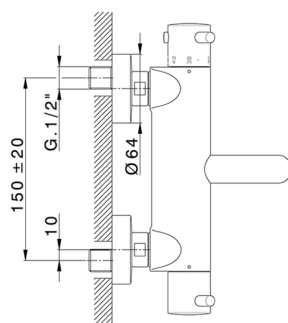

## Thermostatic bath mixer LESS MINIMAL\_LNT23016

MODEL **LNT23016**

Thermostatic bath mixer, without shower set, 1/2" M flexible connection

### CHARACTERISTICS

Cartridge Spare Parts **24.04A.PP**

**8x20 Plus P Thermostatic Valve**