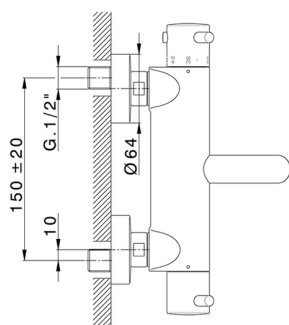

Thermostatic bath mixer LESS MINIMAL_LNT23016

MODEL **LNT23016**

Thermostatic bath mixer, without shower set, 1/2" M flexible connection

AVAILABLE FINISHINGS

-  **21** 21 Chrome
-  **2F** 2F Brushed Nickel
-  **40** 40 Matt Black
-  **4Q** 4Q Matt White

CHARACTERISTICS

Cartridge Spare Parts **24.04A.PP**

8x20 Plus P Thermostatic Valve

DeviaStop

The Cisal Devia Stop technology allows to adjust the water flow and to direct it to the selected output point (overhead soaker, hand shower, etc).