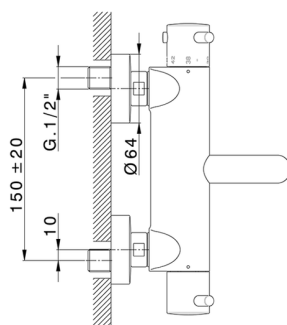

## Thermostatic bath mixer LESS MINIMAL\_LNT23016

MODEL **LNT23016**

Thermostatic bath mixer, without shower set, 1/2" M flexible connection

### CHARACTERISTICS

Cartridge Spare Parts **24.04A.PP**

**8x20 Plus P Thermostatic Valve**