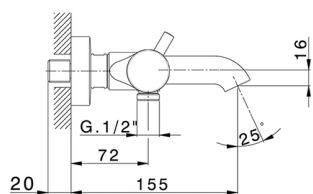

Thermostatic bath mixer LESS MINIMAL_LNT23016

MODEL **LNT23016**

Thermostatic bath mixer, without shower set, 1/2" M flexible connection

AVAILABLE FINISHINGS

-  **21** 21 Chrome
-  **2F** 2F Brushed Nickel
-  **40** 40 Matt Black
-  **4Q** 4Q Matt White

CHARACTERISTICS

Cartridge Spare Parts **24.04A.PP**

8x20 Plus P Thermostatic Valve

DeviaStop

The Cisal Devia Stop technology allows to adjust the water flow and to direct it to the selected output point (overhead soaker, hand shower, etc).