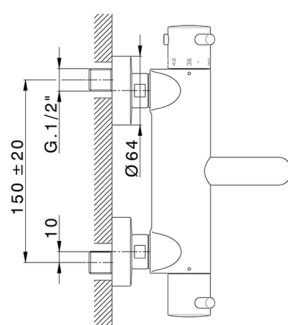

Thermostatic bath mixer LESS MINIMAL_LNT23016

MODEL **LNT23016**

Thermostatic bath mixer, without shower set, 1/2" M flexible connection

AVAILABLE FINISHINGS

-  **21** 21 Chrome
-  **2F** 2F Brushed Nickel
-  **40** 40 Matt Black
-  **4Q** 4Q Matt White

CHARACTERISTICS

Cartridge Spare Parts **24.04A.PP**

8x20 Plus P Thermostatic Valve

DeviaStop

The Cisal Devia Stop technology allows to adjust the water flow and to direct it to the selected output point (overhead soaker, hand shower, etc).