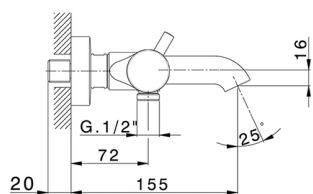

## Thermostatic bath mixer LESS MINIMAL\_LNT23016

MODEL **LNT23016**

Thermostatic bath mixer, without shower set, 1/2" M flexible connection

### CHARACTERISTICS

Cartridge Spare Parts **24.04A.PP**

**8x20 Plus P Thermostatic Valve**