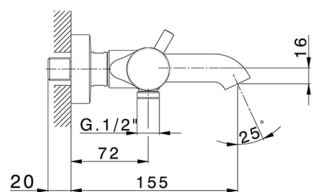

## Thermostatic bath mixer LESS MINIMAL\_LNT23016

MODEL **LNT23016**

Thermostatic bath mixer, without shower set, 1/2" M flexible connection

### CHARACTERISTICS

Cartridge Spare Parts **24.04A.PP**

**8x20 Plus P Thermostatic Valve**