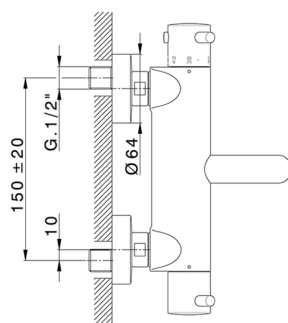

Thermostatic bath mixer LESS MINIMAL_LNT23016

MODEL **LNT23016**

Thermostatic bath mixer, without shower set, 1/2" M flexible connection

AVAILABLE FINISHINGS

-  **21** 21 Chrome
-  **2F** 2F Brushed Nickel
-  **40** 40 Matt Black
-  **4Q** 4Q Matt White

CHARACTERISTICS

Cartridge Spare Parts **24.04A.PP**

8x20 Plus P Thermostatic Valve

DeviaStop

The Cisal Devia Stop technology allows to adjust the water flow and to direct it to the selected output point (overhead soaker, hand shower, etc).