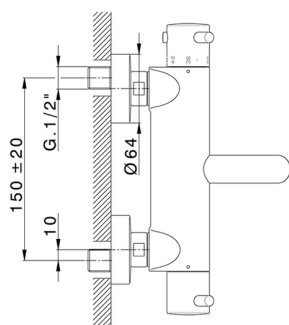

## Thermostatic bath mixer LESS MINIMAL\_LNT23016

MODEL **LNT23016**

Thermostatic bath mixer, without shower set, 1/2" M flexible connection

### CHARACTERISTICS

Cartridge Spare Parts **24.04A.PP**

**8x20 Plus P Thermostatic Valve**