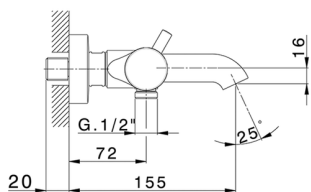

Thermostatic bath mixer LESS MINIMAL_LNT23016

MODEL **LNT23016**

Thermostatic bath mixer, without shower set, 1/2" M flexible connection

AVAILABLE FINISHINGS

-  **21** 21 Chrome
-  **2F** 2F Brushed Nickel
-  **40** 40 Matt Black
-  **4Q** 4Q Matt White

CHARACTERISTICS

Cartridge Spare Parts **24.04A.PP**

8x20 Plus P Thermostatic Valve

DeviaStop

The Cisal Devia Stop technology allows to adjust the water flow and to direct it to the selected output point (overhead soaker, hand shower, etc).