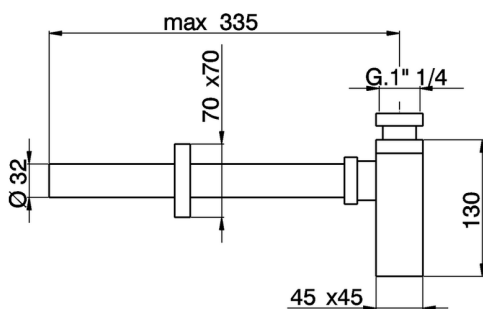

## 1 1/4 Minimal siphon COMPONENTS\_ZA004100

MODEL **ZA004100**

1"1/4 Minimal siphon

AVAILABLE FINISHINGS

-  **21** 21 Chrome
-  **2B** 2B Polished Nickel
-  **2F** 2F Brushed Nickel

CHARACTERISTICS

2024-10-18