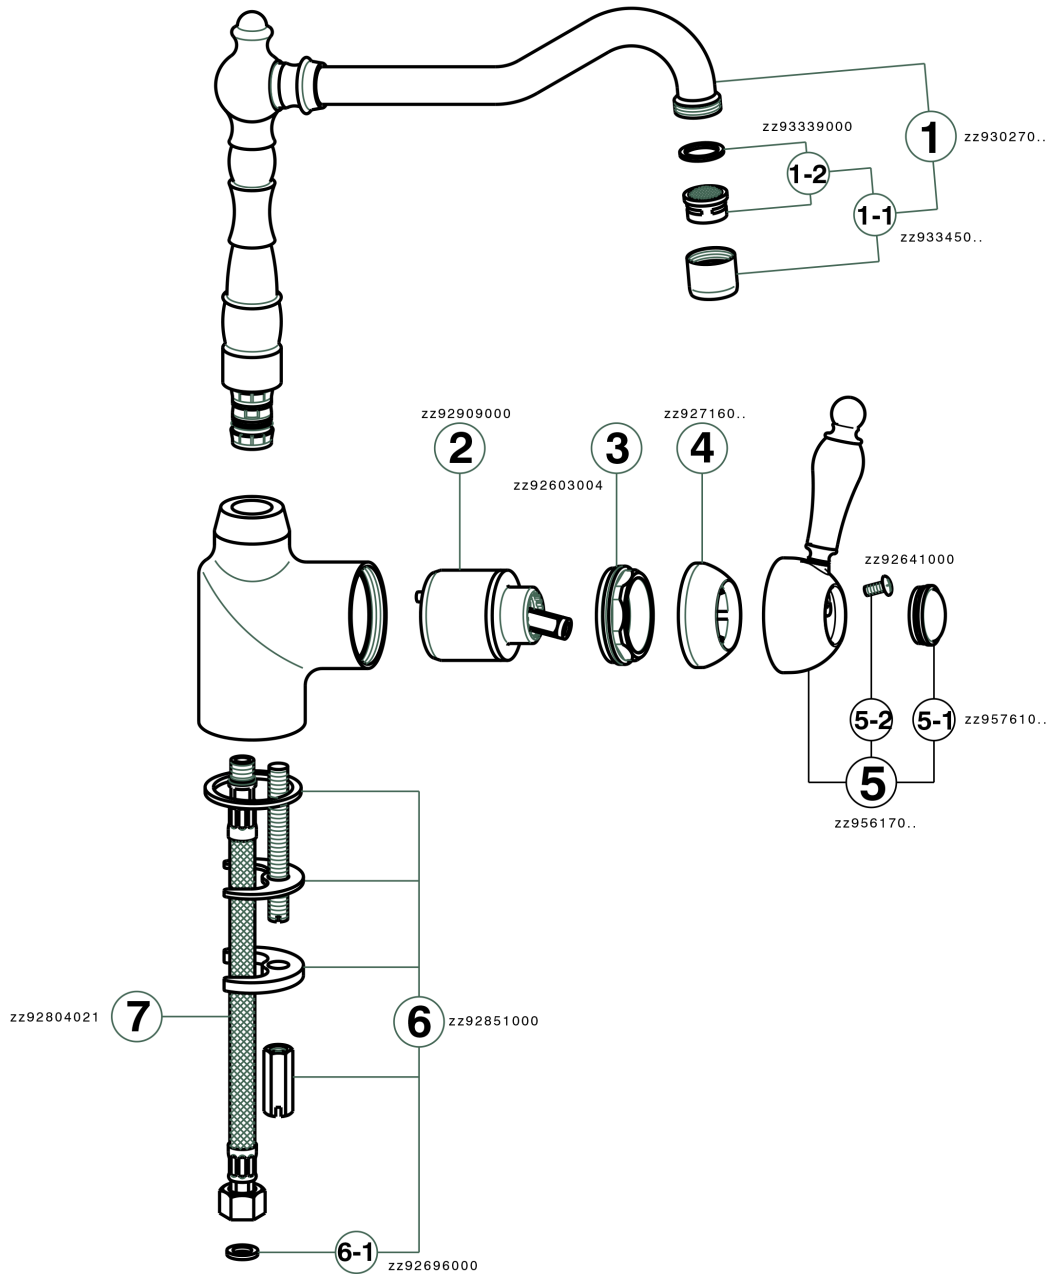

Single lever sink mixer KITCHEN_EM002530

EM002530

<https://en.cisal.it/single-lever-sink-mixer-kitchen-em002530>

2025-01-05