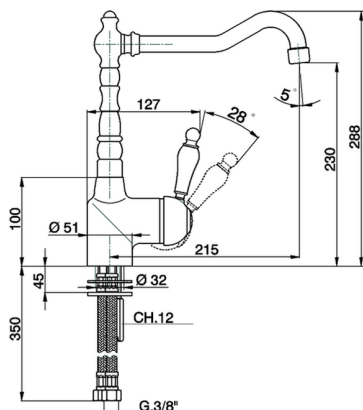

Single lever sink mixer KITCHEN_EM002530

MODEL **EM002530**

Single lever sink mixer, swivel spout, G.3/8" stainless steel flexible hoses

AVAILABLE FINISHINGS

-  **21** 21 Chrome
-  **26** 26 Old Copper
-  **27** 27 Old Bronze
-  **2A** 2A Satin Brushed Nickel

CHARACTERISTICS

Cartridge Spare Parts **ZZ92909000**

43 mm Cartridge

Single lever sink mixer KITCHEN_EM002530

EM002530

<https://en.cisal.it/single-lever-sink-mixer-kitchen-em002530>

2025-01-05