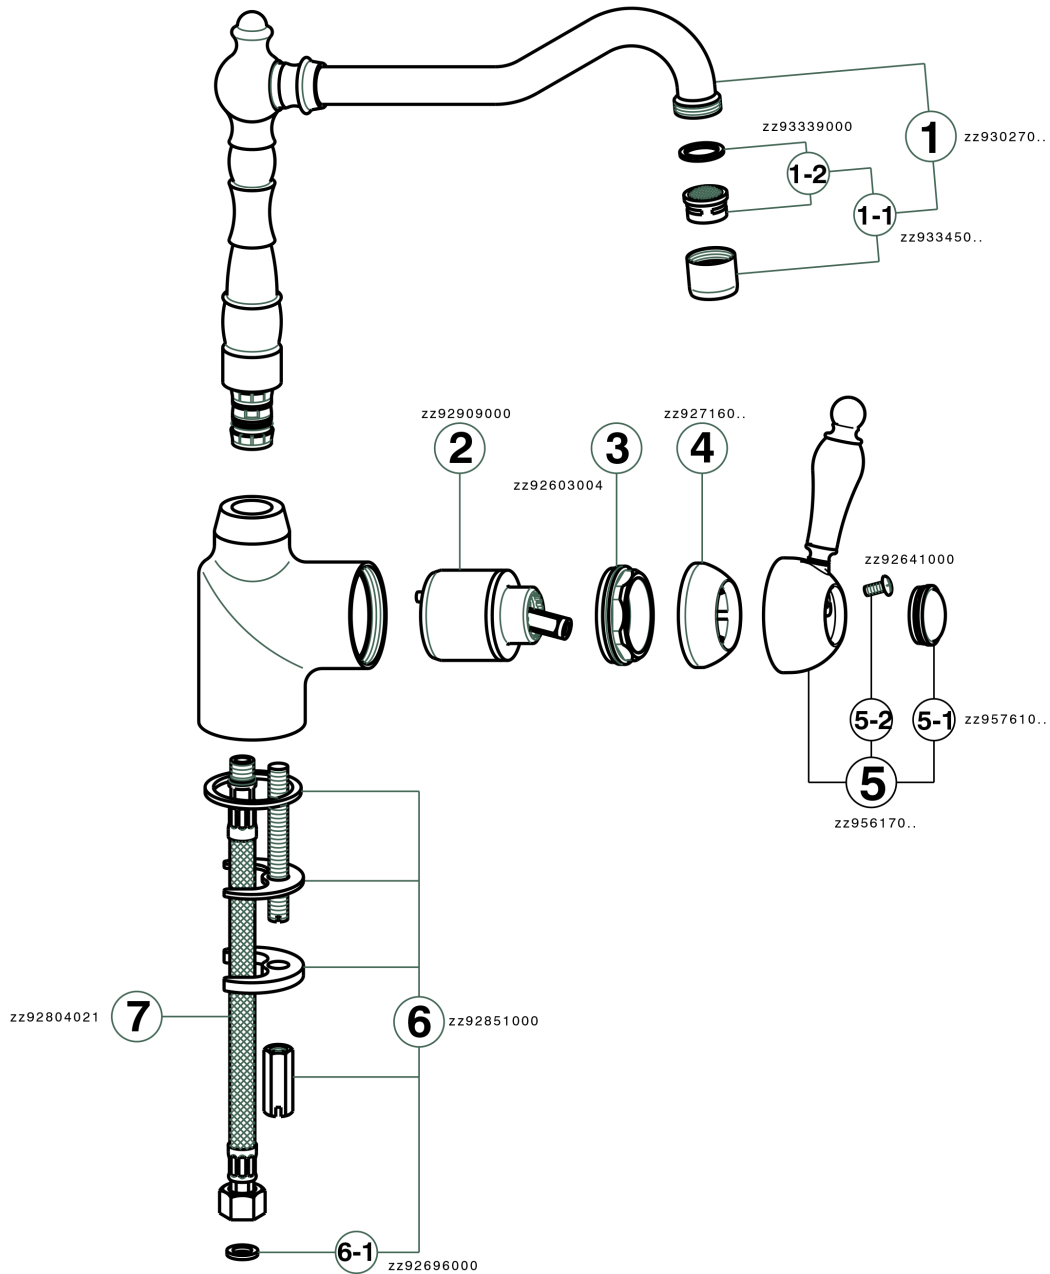

Single lever sink mixer KITCHEN_EM002530

MODEL **EM002530**

Single lever sink mixer, swivel spout, G.3/8" stainless steel flexible hoses

AVAILABLE FINISHINGS

-  **21** 21 Chrome
-  **26** 26 Old Copper
-  **27** 27 Old Bronze
-  **2A** 2A Satin Brushed Nickel

CHARACTERISTICS

Cartridge Spare Parts **ZZ92909000**

43 mm Cartridge

Single lever sink mixer KITCHEN_EM002530

EM002530

<https://en.cisal.it/single-lever-sink-mixer-kitchen-em002530>

2025-01-05