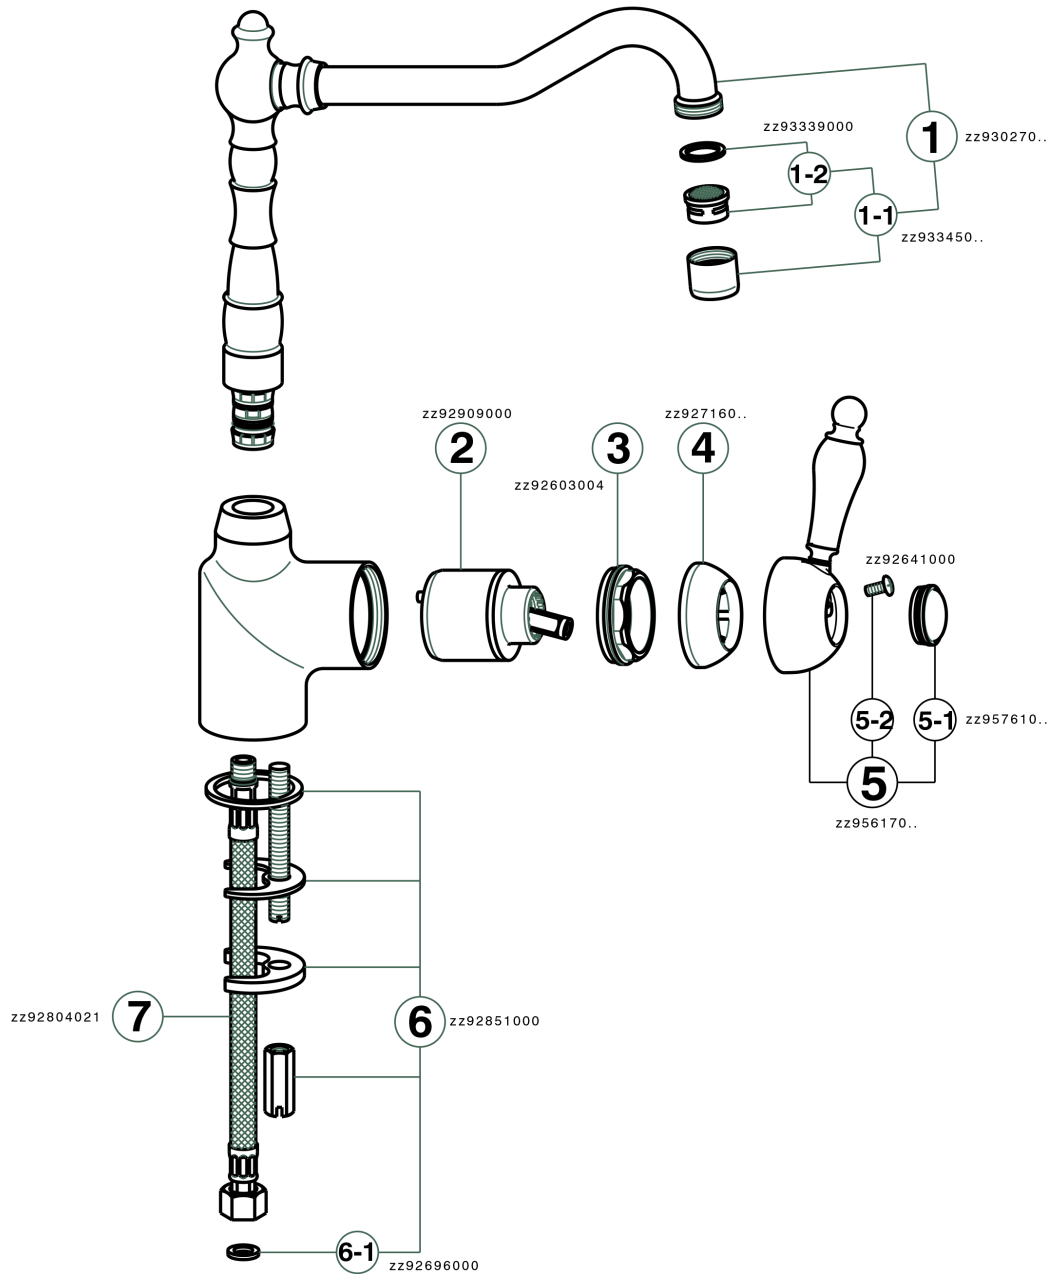

## Single lever sink mixer KITCHEN\_EM002530

EM002530

<https://en.cisal.it/single-lever-sink-mixer-kitchen-em002530>

2025-01-05