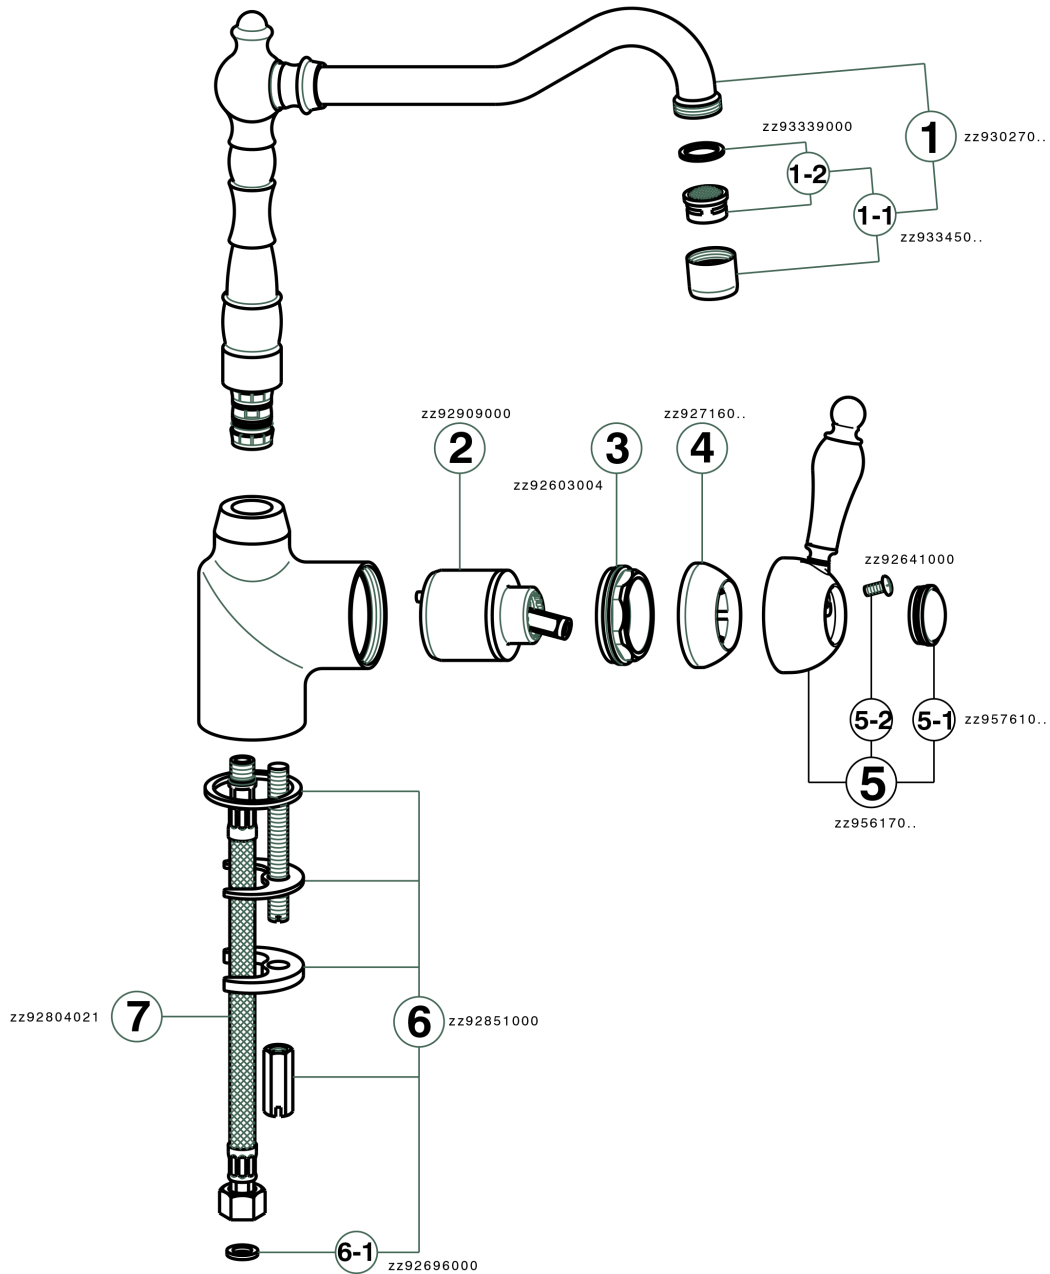

Single lever sink mixer KITCHEN_EM002530

MODEL **EM002530**

Single lever sink mixer, swivel spout, G.3/8" stainless steel flexible hoses

AVAILABLE FINISHINGS

-  **21** 21 Chrome
-  **26** 26 Old Copper
-  **27** 27 Old Bronze
-  **2A** 2A Satin Brushed Nickel

CHARACTERISTICS

Cartridge Spare Parts **ZZ92909000**

43 mm Cartridge

Single lever sink mixer KITCHEN_EM002530

EM002530

<https://en.cisal.it/single-lever-sink-mixer-kitchen-em002530>

2025-01-02