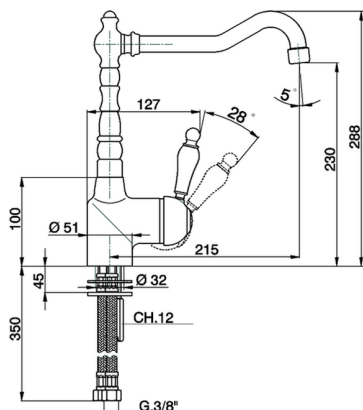

Single lever sink mixer KITCHEN_EM002530

MODEL **EM002530**

Single lever sink mixer, swivel spout, G.3/8" stainless steel flexible hoses

AVAILABLE FINISHINGS

-  **21** 21 Chrome
-  **26** 26 Old Copper
-  **27** 27 Old Bronze
-  **2A** 2A Satin Brushed Nickel

CHARACTERISTICS

Cartridge Spare Parts **ZZ92909000**

43 mm Cartridge

Single lever sink mixer KITCHEN_EM002530

EM002530

<https://en.cisal.it/single-lever-sink-mixer-kitchen-em002530>

2025-01-02