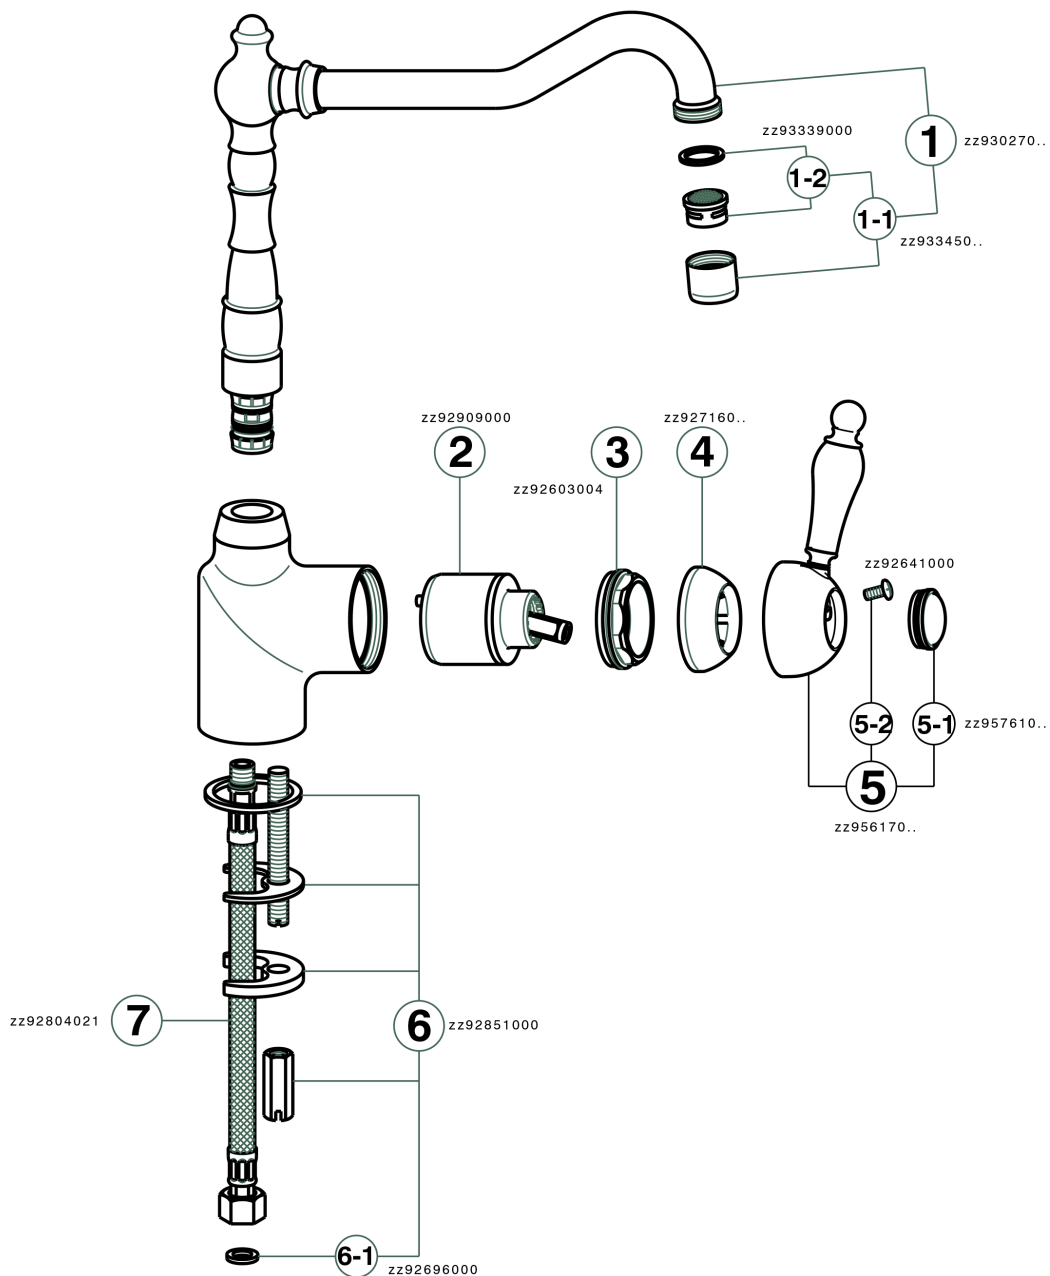

Single lever sink mixer KITCHEN_EM002530

EM002530

<https://en.cisal.it/single-lever-sink-mixer-kitchen-em002530>

2025-01-02