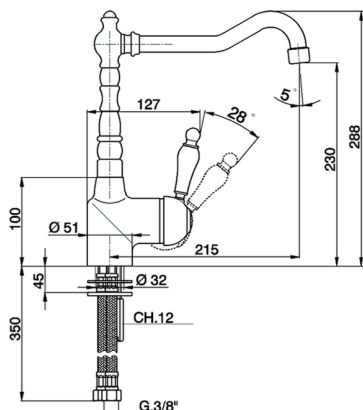

## Single lever sink mixer KITCHEN\_EM002530

MODEL **EM002530**

Single lever sink mixer, swivel spout, G.3/8" stainless steel flexible hoses

### CHARACTERISTICS

Cartridge Spare Parts **ZZ92909000**

**43 mm Cartridge**