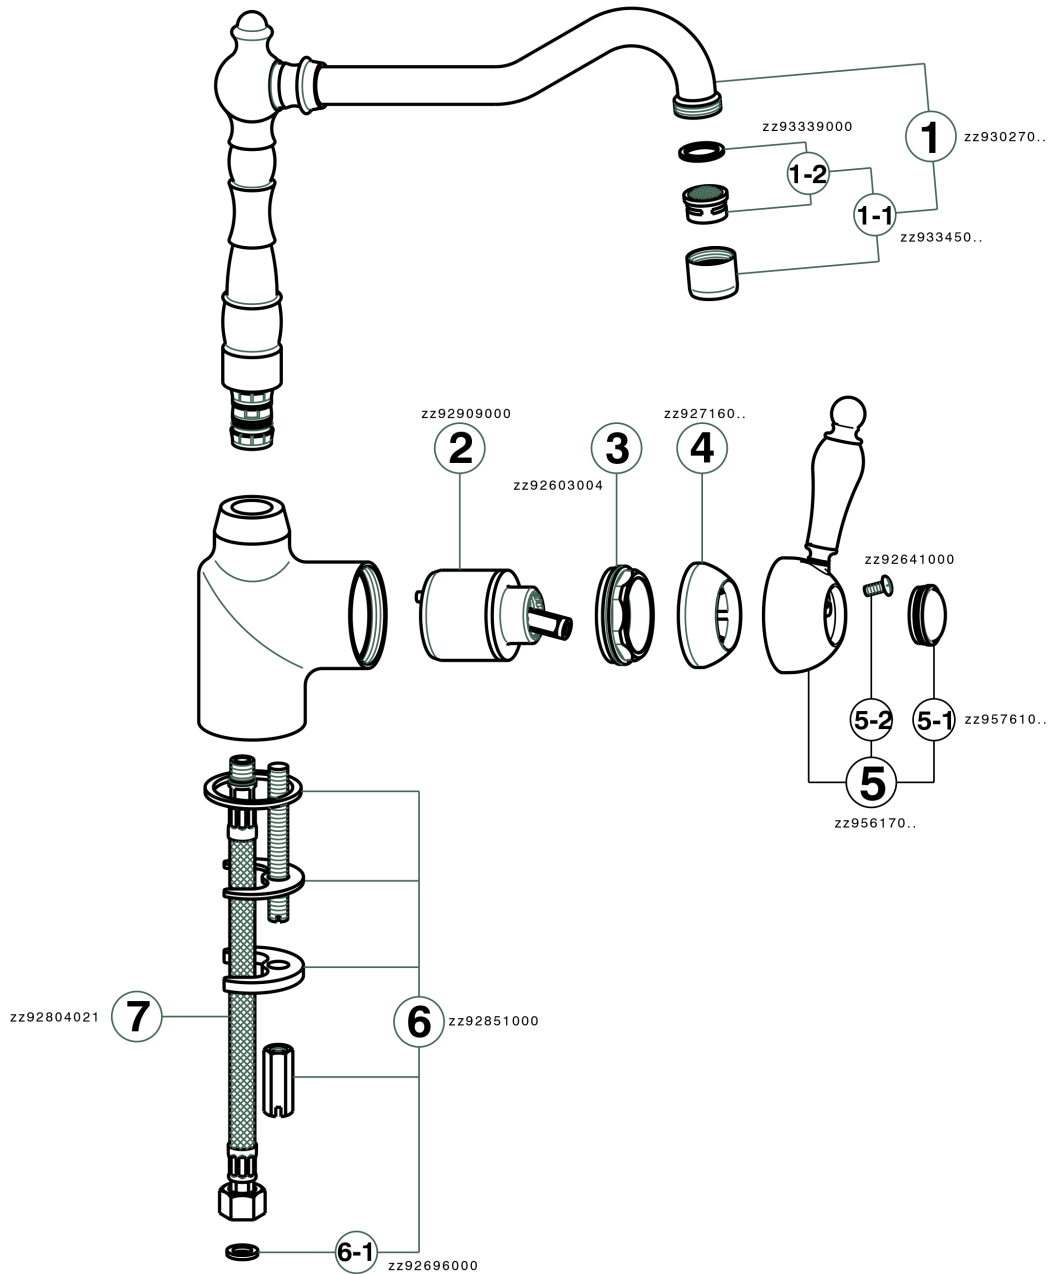

## Single lever sink mixer KITCHEN\_EM002530

MODEL **EM002530**

Single lever sink mixer, swivel spout, G.3/8" stainless steel flexible hoses

### CHARACTERISTICS

Cartridge Spare Parts **ZZ92909000**

**43 mm Cartridge**

## Single lever sink mixer KITCHEN\_EM002530

EM002530

<https://en.cisal.it/single-lever-sink-mixer-kitchen-em002530>

2025-01-05