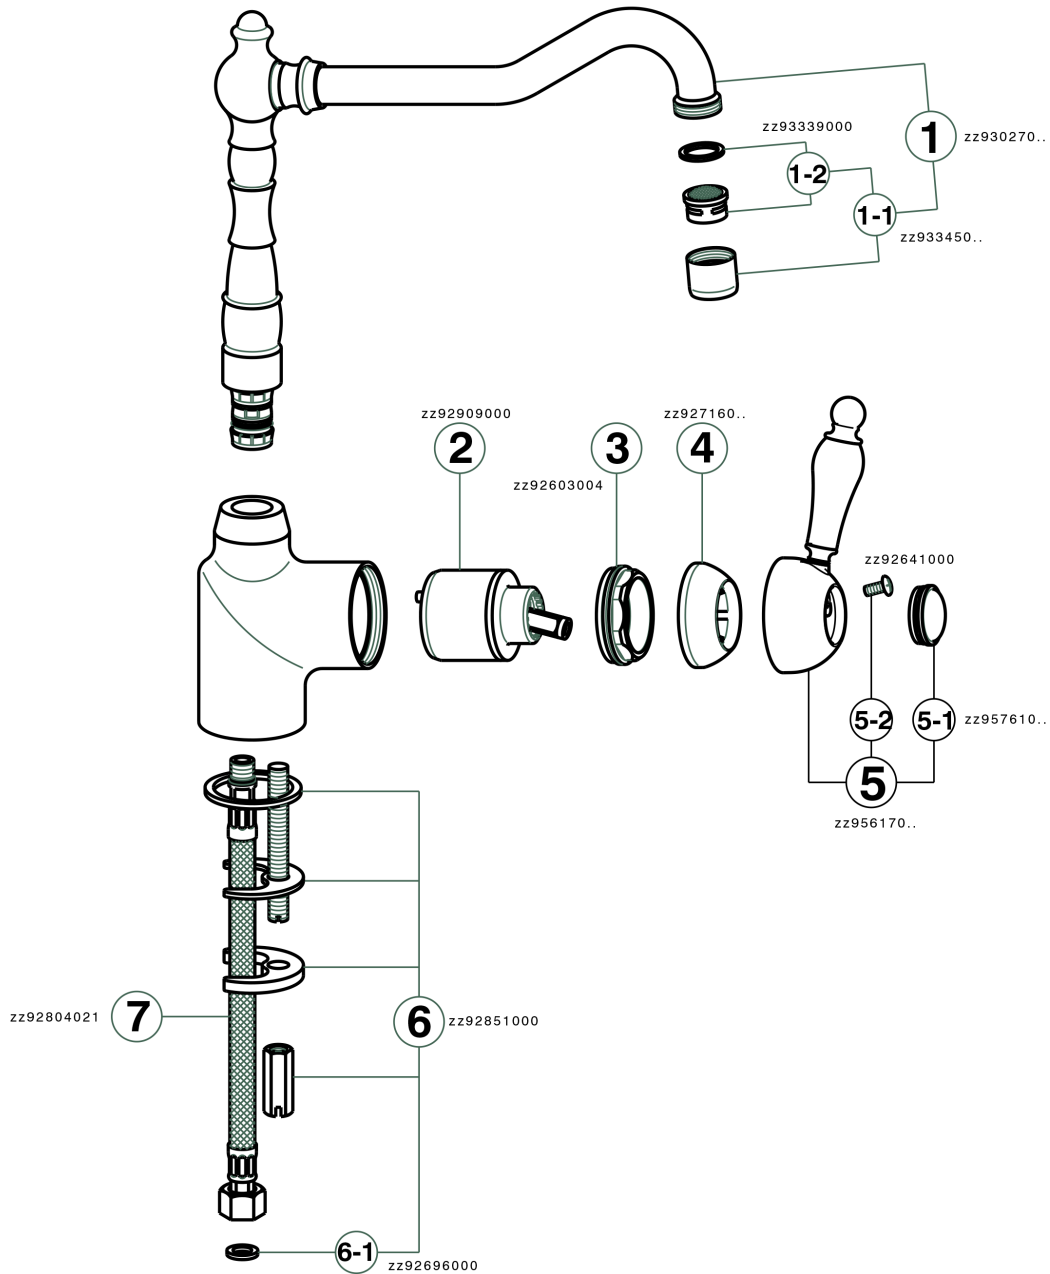

## Single lever sink mixer KITCHEN\_EM002530

EM002530

<https://en.cisal.it/single-lever-sink-mixer-kitchen-em002530>

2025-01-05