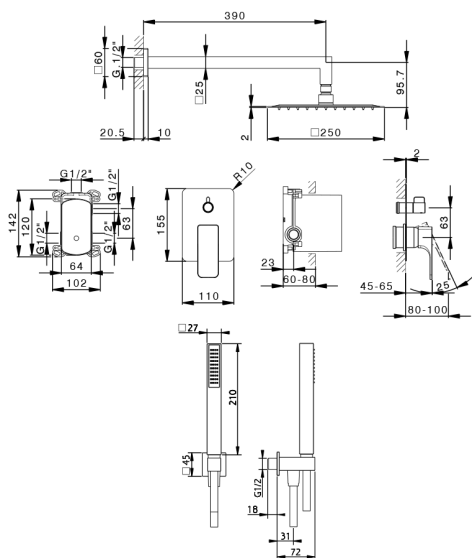

Single Lever concealed shower set CUBIC_CU0KM030

MODEL **CU0KM030**

Single Lever concealed shower set, 2-Way rotating diverter, wall mounted handshower bracket with wall elbow, 400 mm shower arm, 250x250 mm INOX square showerhead 2 mm thick, 27x27 mm one spray minimalist square handshower, 1/2" wall elbow, 150 cm smooth SILVERFLEX Flexible Hose

AVAILABLE FINISHINGS

-  **21** 21 Chrome
-  **2B** 2B Polished Nickel
-  **2F** 2F Brushed Nickel
-  **40** 40 Matt Black

CHARACTERISTICS

Cartridge Spare Parts **ZZ95409000**

35 mm Cartridge

EcoStop

EcoStop feature limits water flow to approximately 50% of maximum output with one point of resistance on setting. Push slightly past the middle stop only when full water output is required. This will save water up to 50%.