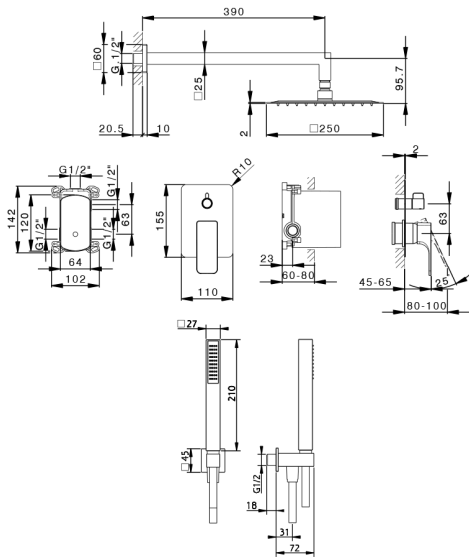

Single Lever concealed shower set CUBIC_CU0KM030

MODEL **CU0KM030**

Single Lever concealed shower set, 2-Way rotating diverter, wall mounted handshower bracket with wall elbow, 400 mm shower arm, 250x250 mm INOX square showerhead 2 mm thick, 27x27 mm one spray minimalist square handshower, 1/2" wall elbow, 150 cm smooth SILVERFLEX Flexible Hose

AVAILABLE FINISHINGS

-  **21** 21 Chrome
-  **2B** 2B Polished Nickel
-  **2F** 2F Brushed Nickel
-  **40** 40 Matt Black

CHARACTERISTICS

Cartridge Spare Parts **ZZ95409000**

35 mm Cartridge

EcoStop

EcoStop feature limits water flow to approximately 50% of maximum output with one point of resistance on setting. Push slightly past the middle stop only when full water output is required. This will save water up to 50%.