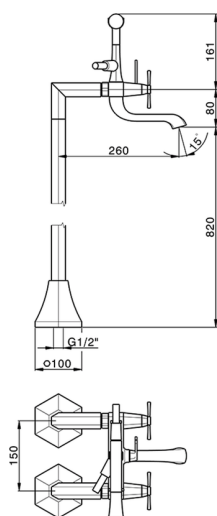

CHARACTERISTICS