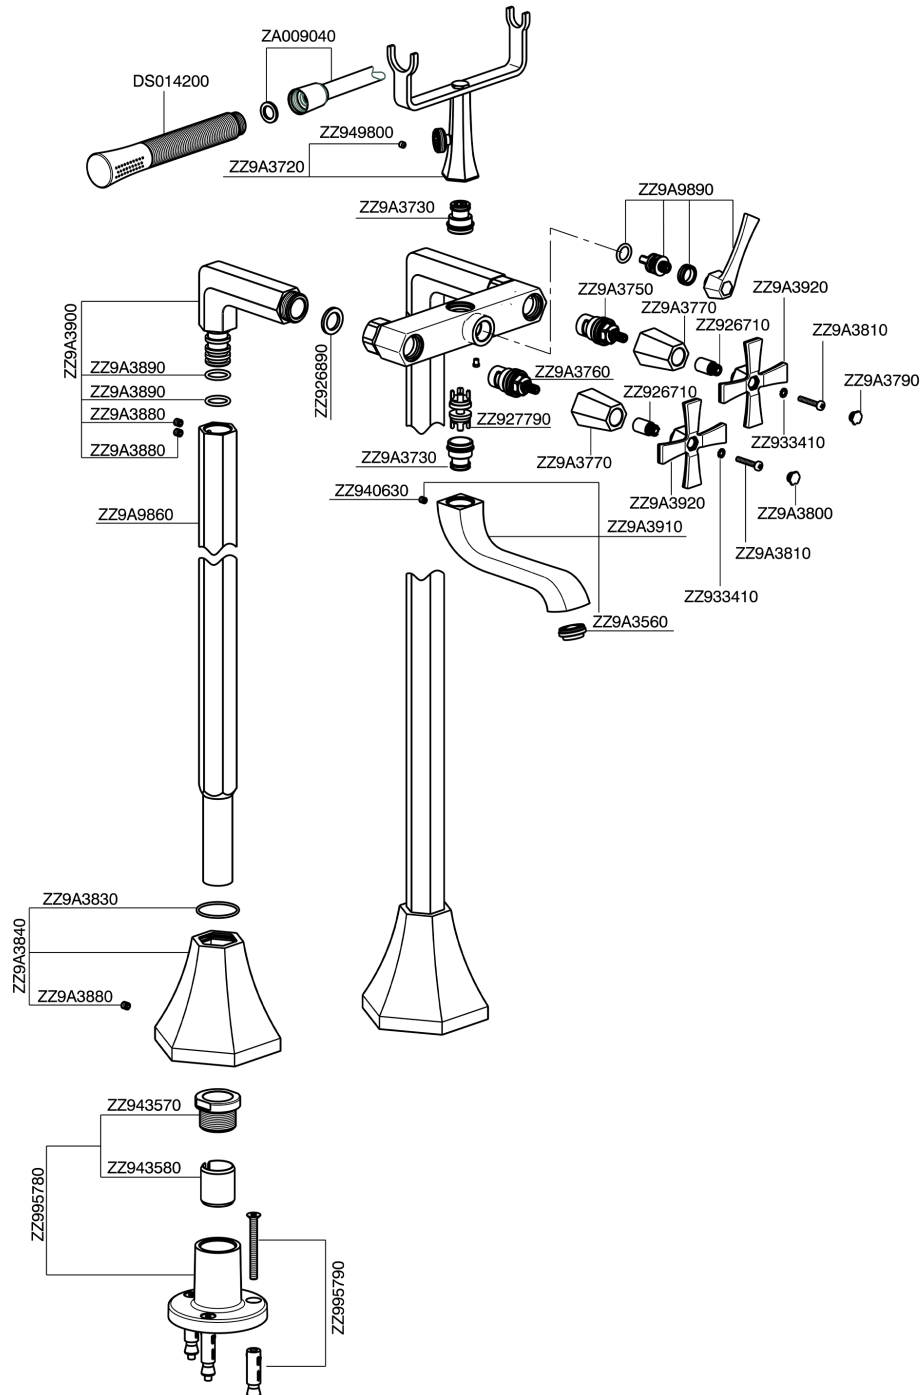

## Bath mixer, with floor mount legs **CHERIE\_CX004200**

MODEL **CX004200**

Bath mixer, with floor mount legs, handshower holder on cradle, Chérie Brass one spray handshower, 150 cm SUPREME smooth flexible hose

### AVAILABLE FINISHINGS

- 
**6T** 6T Chrome/Matt Black
- 
**7C** 7C Gold/Matt Black
- 
**7D** 7D Polished Nickel/Matt Black
- 
**7E** 7E Rose Gold/Matt Black

## Bath mixer, with floor mount legs CHERIE\_CX004200

CX004200

<https://en.cisal.it/bath-mixer-with-floor-mount-legs-cherie-cx004200>

2025-01-05