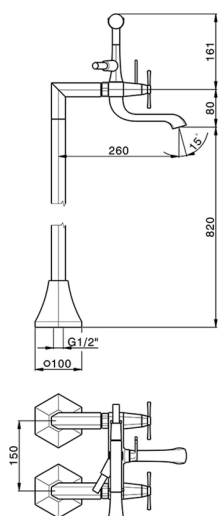

Bath mixer, with floor mount legs **CHERIE_CX004200**

MODEL **CX004200**

Bath mixer, with floor mount legs, handshower holder on cradle, Chérie Brass one spray handshower, 150 cm SUPREME smooth flexible hose

AVAILABLE FINISHINGS

- 
6T 6T Chrome/Matt Black
- 
7C 7C Gold/Matt Black
- 
7D 7D Polished Nickel/Matt Black
- 
7E 7E Rose Gold/Matt Black

CHARACTERISTICS

Bath mixer, with floor mount legs CHERIE_CX004200

CX004200

<https://en.cisal.it/bath-mixer-with-floor-mount-legs-cherie-cx004200>

2025-01-02