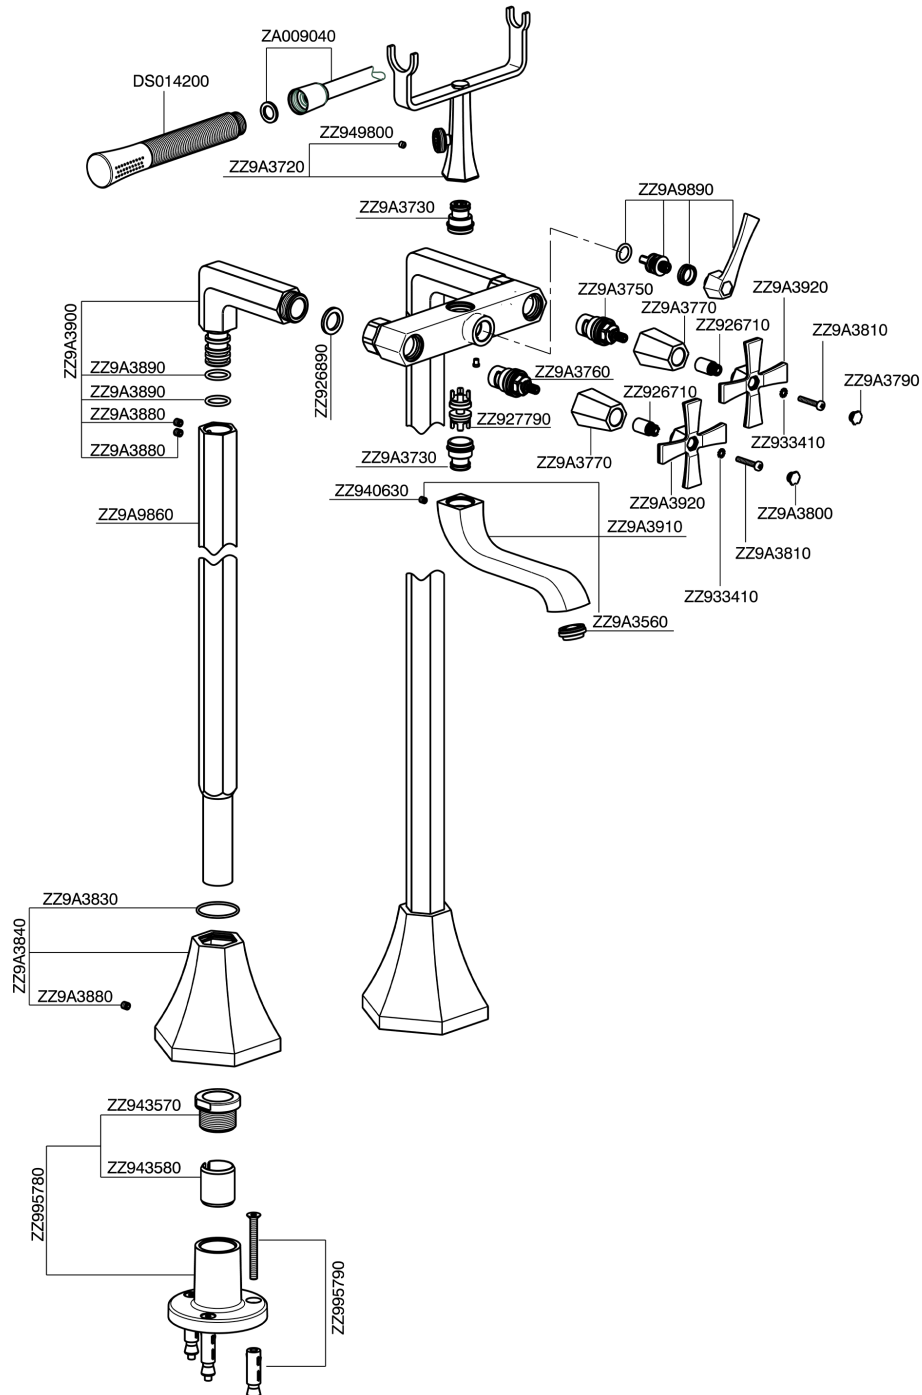

Bath mixer, with floor mount legs **CHERIE_CX004200**

MODEL **CX004200**

Bath mixer, with floor mount legs, handshower holder on cradle, Chérie Brass one spray handshower, 150 cm SUPREME smooth flexible hose

AVAILABLE FINISHINGS

- 
6T 6T Chrome/Matt Black
- 
7C 7C Gold/Matt Black
- 
7D 7D Polished Nickel/Matt Black
- 
7E 7E Rose Gold/Matt Black

CHARACTERISTICS

Bath mixer, with floor mount legs CHERIE_CX004200

CX004200

<https://en.cisal.it/bath-mixer-with-floor-mount-legs-cherie-cx004200>

2025-01-02