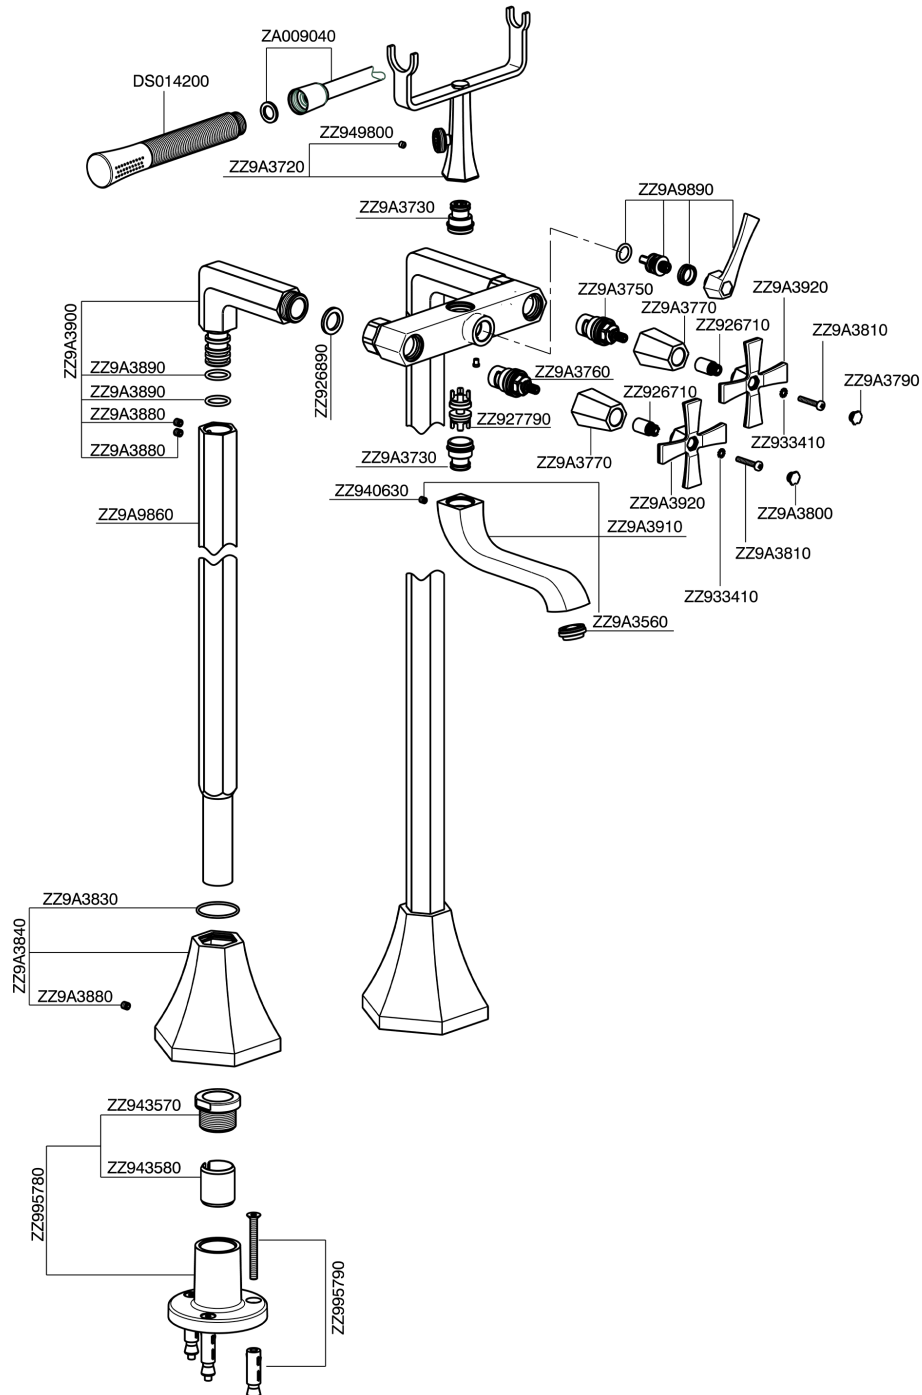

## Bath mixer, with floor mount legs **CHERIE\_CX004200**

MODEL **CX004200**

Bath mixer, with floor mount legs, handshower holder on cradle, Chérie Brass one spray handshower, 150 cm SUPREME smooth flexible hose

## Bath mixer, with floor mount legs CHERIE\_CX004200

CX004200

<https://en.cisal.it/bath-mixer-with-floor-mount-legs-cherie-cx004200>

2025-01-05