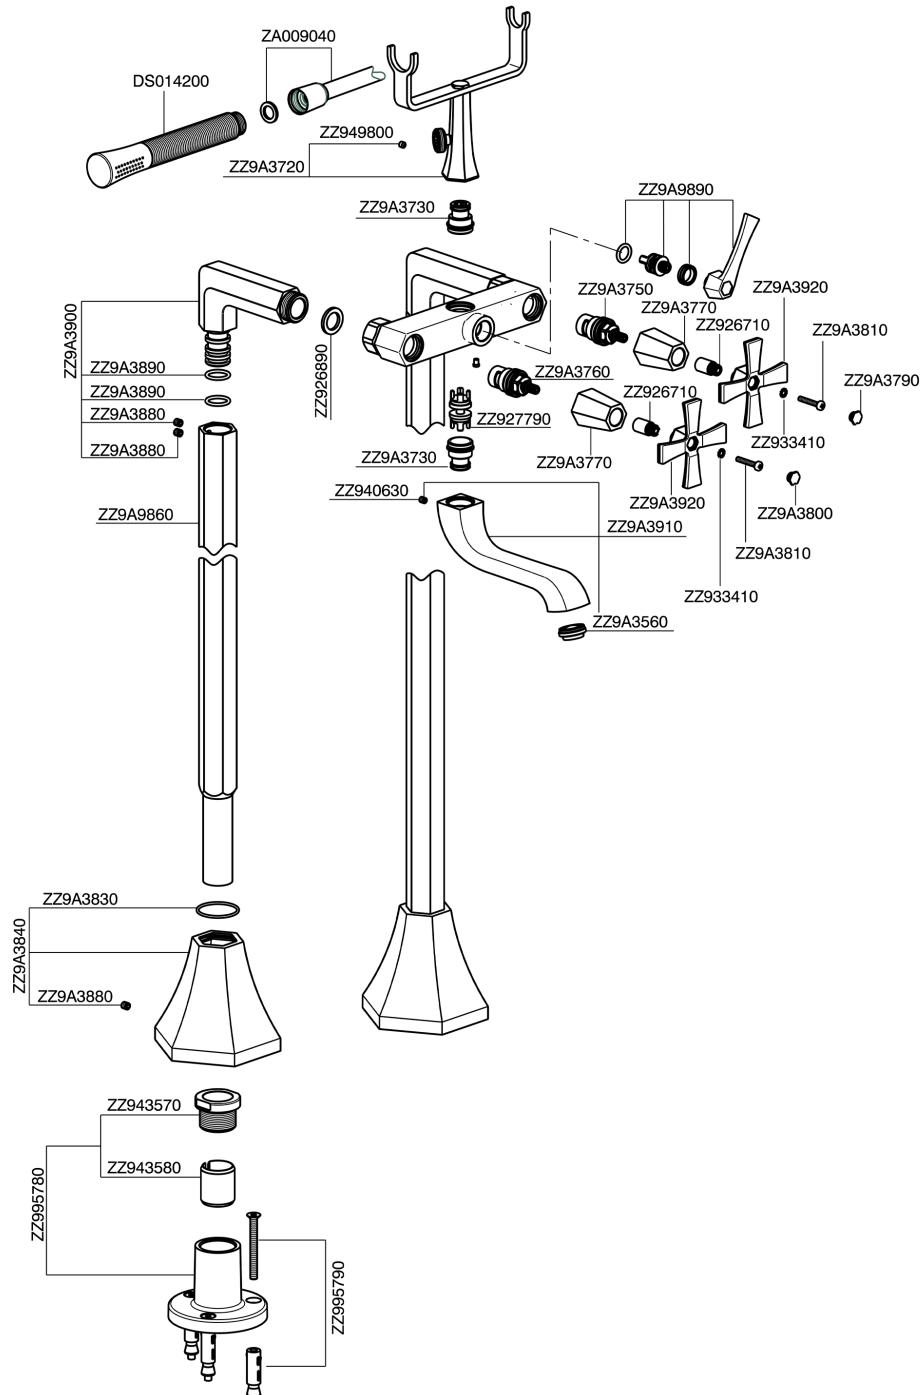

Bath mixer, with floor mount legs CHERIE_CX004200

CX004200

<https://en.cisal.it/bath-mixer-with-floor-mount-legs-cherie-cx004200>

2025-01-05