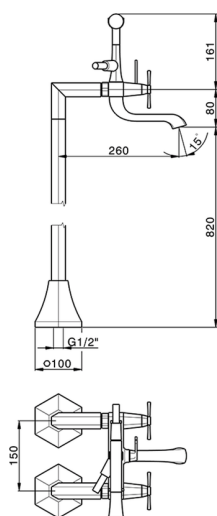

Bath mixer, with floor mount legs **CHERIE_CX004200**

MODEL **CX004200**

Bath mixer, with floor mount legs, handshower holder on cradle, Chérie Brass one spray handshower, 150 cm SUPREME smooth flexible hose

AVAILABLE FINISHINGS

- 
6T 6T Chrome/Matt Black
- 
7C 7C Gold/Matt Black
- 
7D 7D Polished Nickel/Matt Black
- 
7E 7E Rose Gold/Matt Black

CHARACTERISTICS

Bath mixer, with floor mount legs CHERIE_CX004200

CX004200

<https://en.cisal.it/bath-mixer-with-floor-mount-legs-cherie-cx004200>

2025-01-05