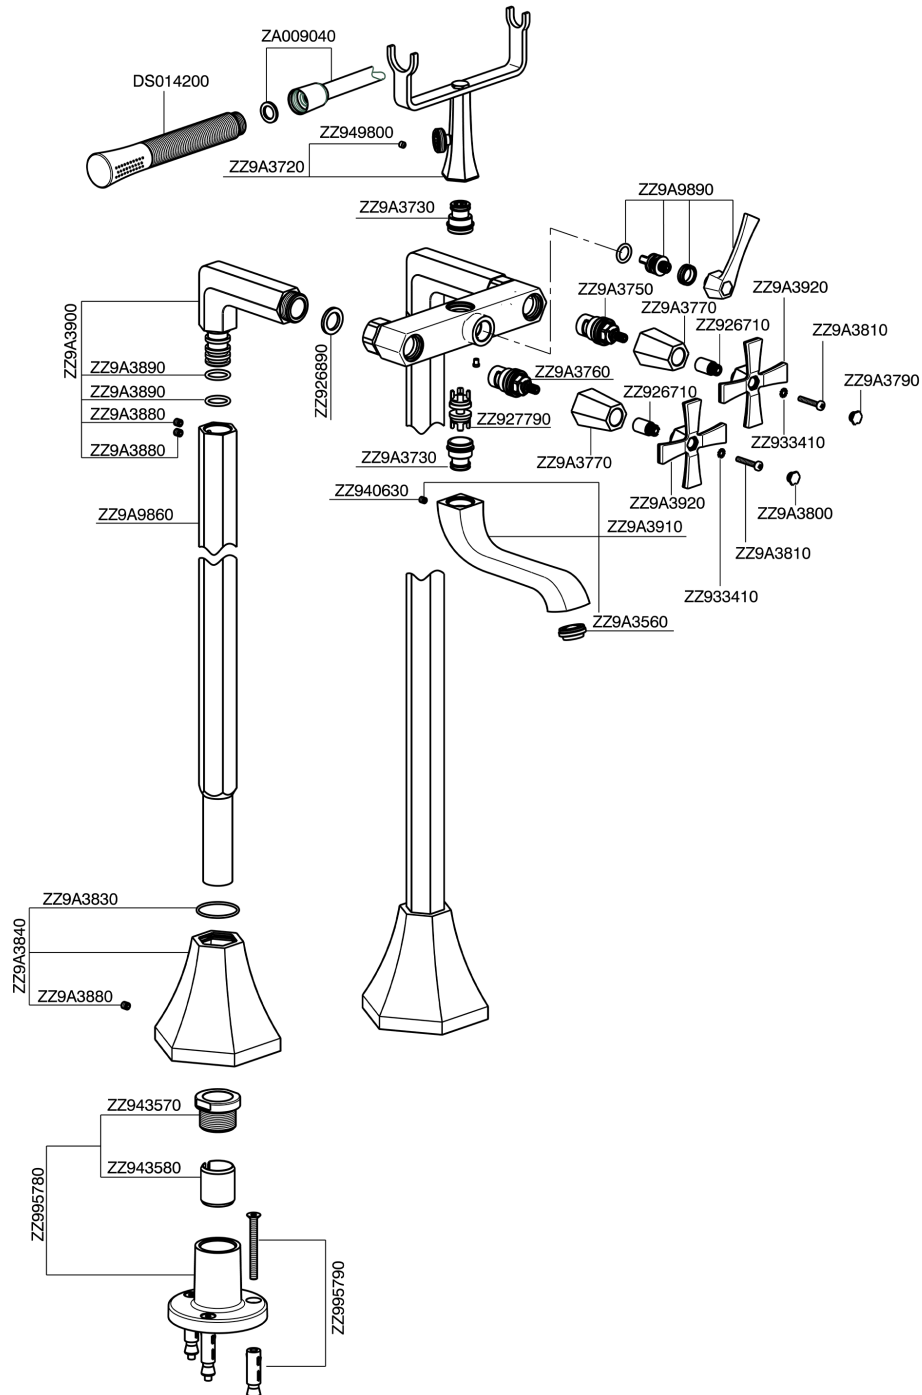

Bath mixer, with floor mount legs **CHERIE_CX004200**

MODEL **CX004200**

Bath mixer, with floor mount legs, handshower holder on cradle, Chérie Brass one spray handshower, 150 cm SUPREME smooth flexible hose

AVAILABLE FINISHINGS

- 
6T 6T Chrome/Matt Black
- 
7C 7C Gold/Matt Black
- 
7D 7D Polished Nickel/Matt Black
- 
7E 7E Rose Gold/Matt Black

CHARACTERISTICS

Bath mixer, with floor mount legs CHERIE_CX004200

CX004200

<https://en.cisal.it/bath-mixer-with-floor-mount-legs-cherie-cx004200>

2025-01-05